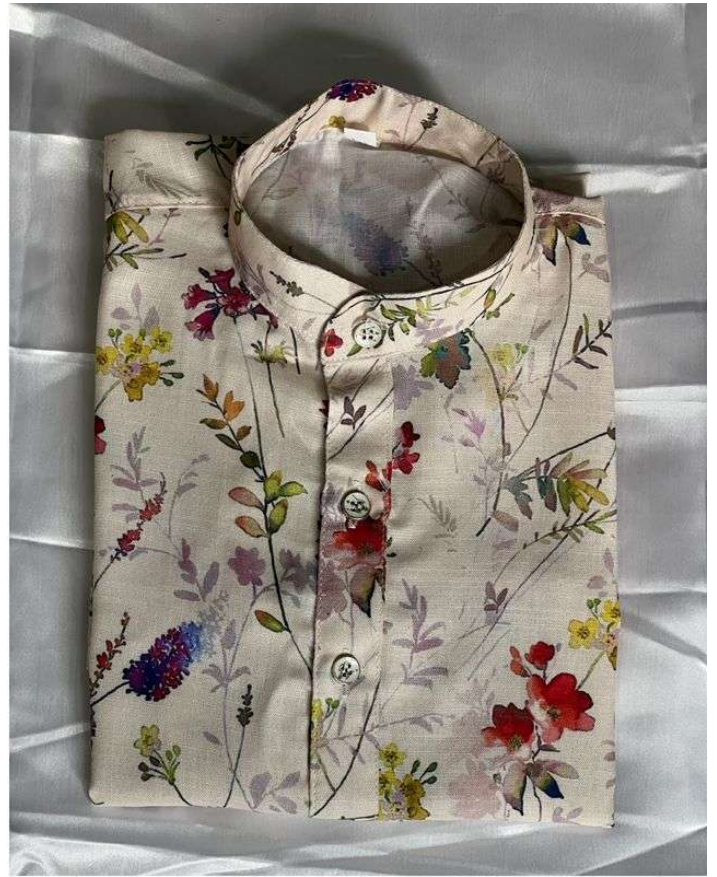

MEWAADI
SARDAR

MEWAADI
SARDAR

	SIZE CHART			IN INCHES
SIZE	KURTA CHEST	AGE	KURTA LENGTH	PYJAMA LENGTH
2	26"	2 YEAR	21"	23"
4	30"	3-4 YEAR	24"	26"
6	32"	5-6 YEAR	27"	30"
8	34"	7-9 YEAR	29"	33"
10	36"	10-12 YEAR	32"	35"