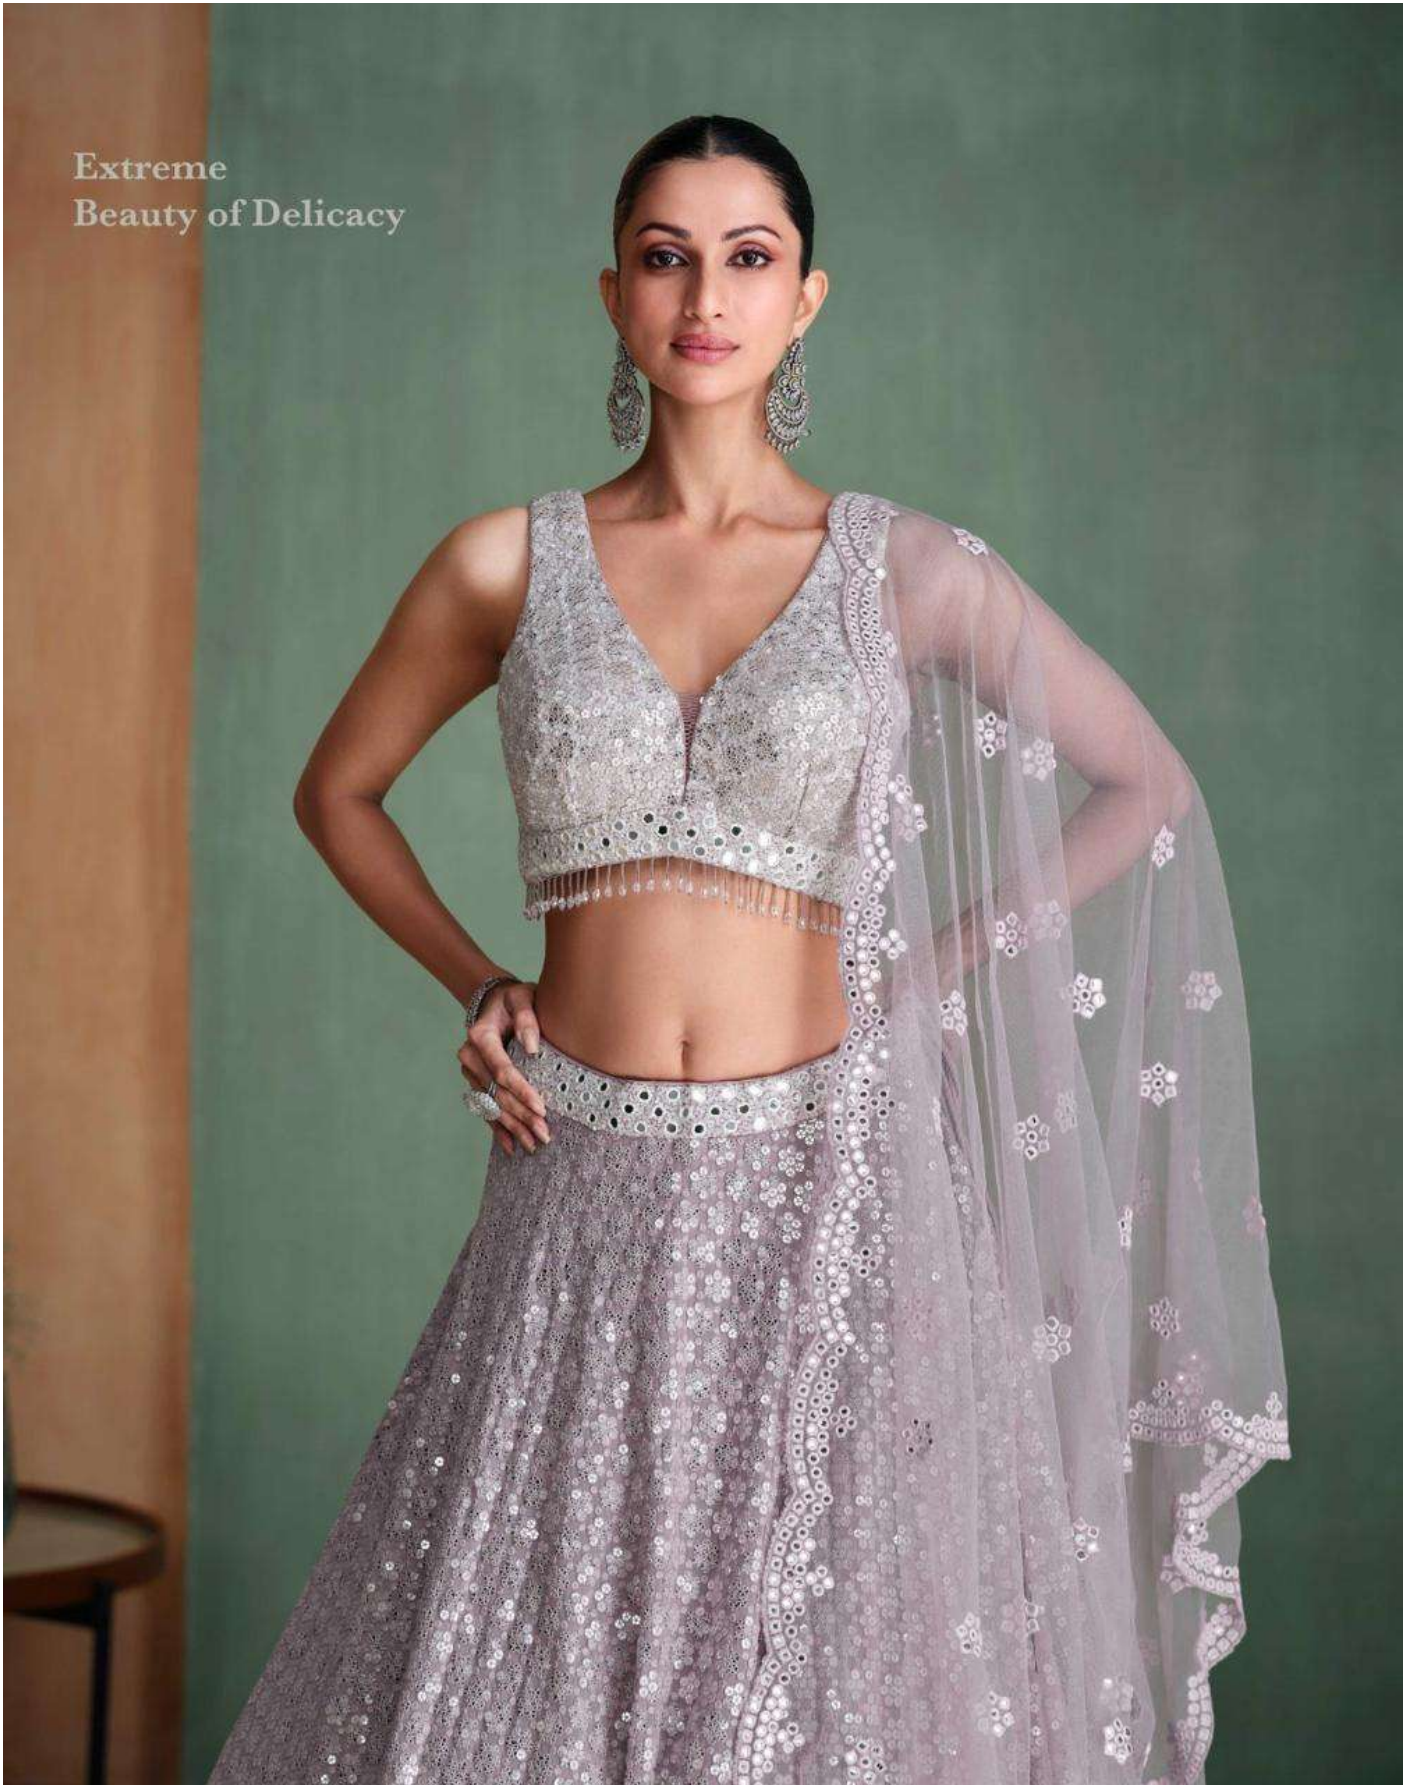

5660

5661

5662

SAYURI[®]
Designer

AMARPALI

SAYURI[®]
Designer

D NO : 5662

Extreme
Beauty of Delicacy