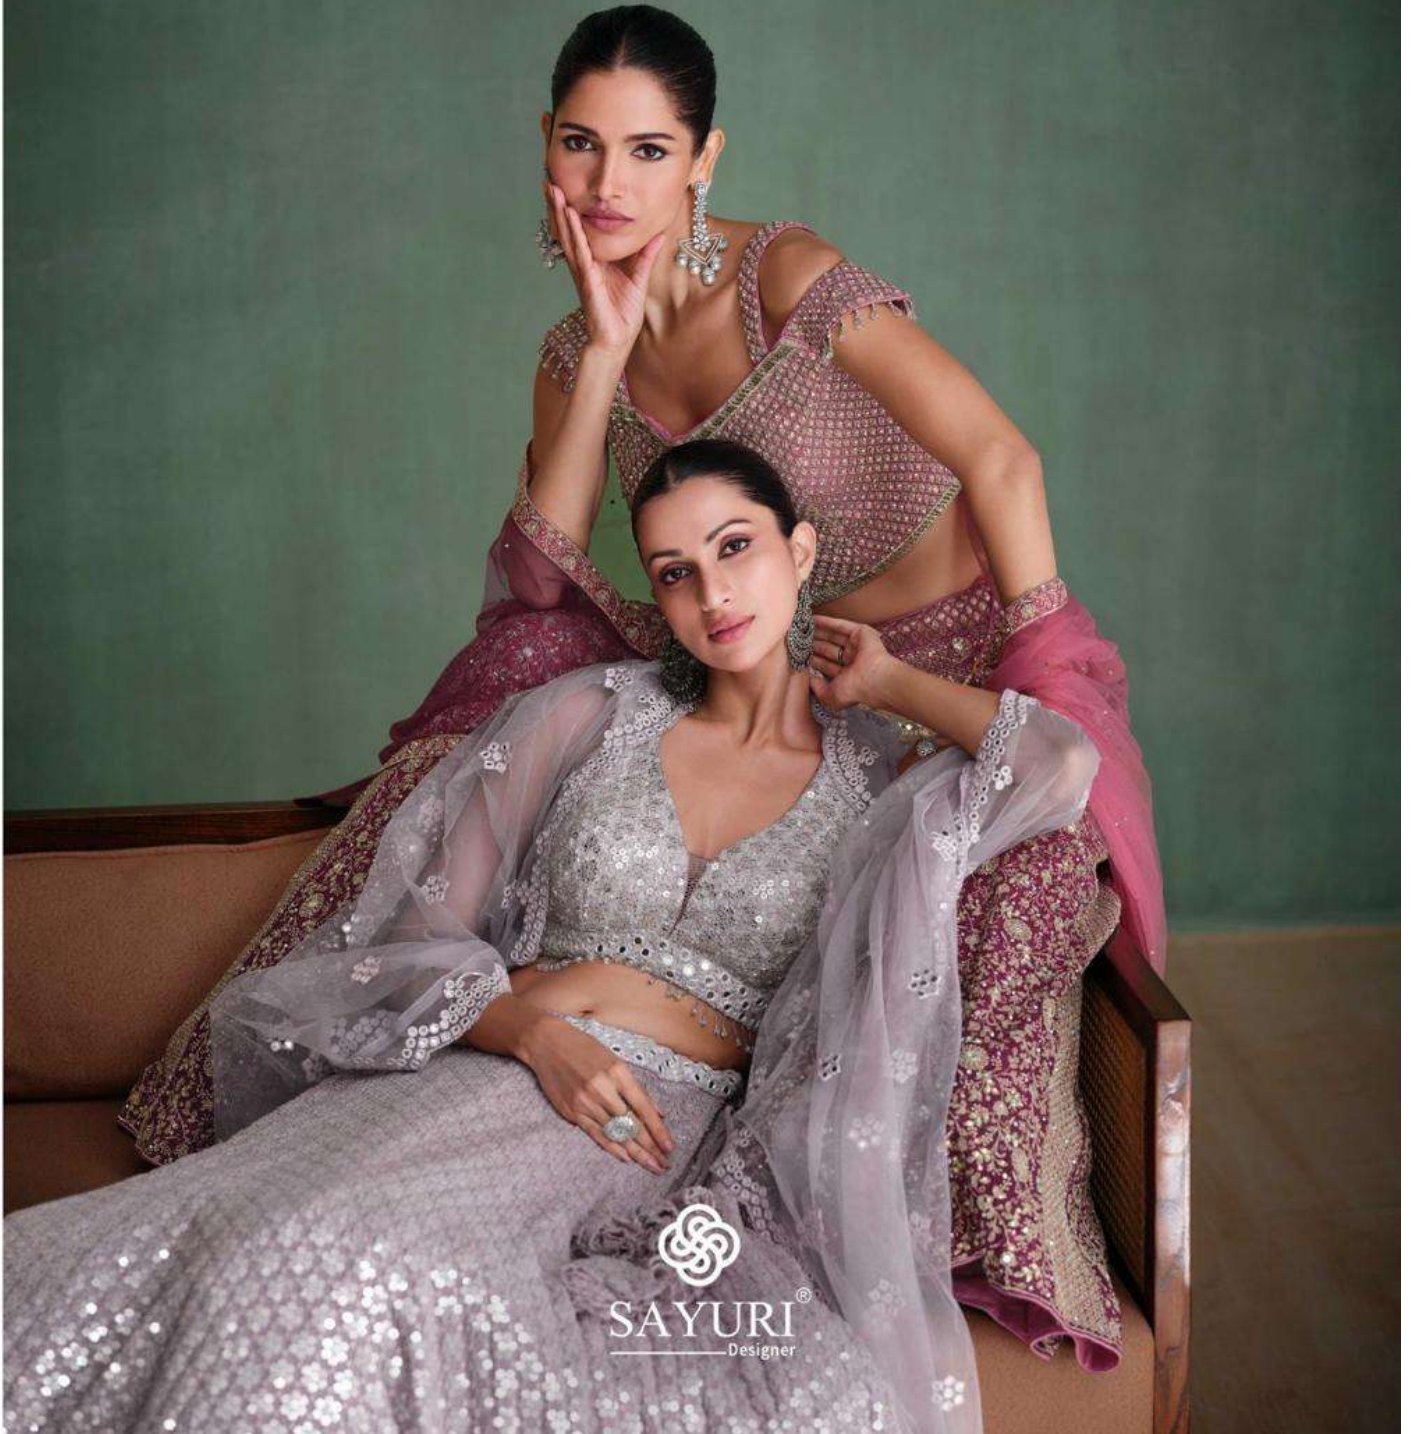

AMARPALI

SAYURI®
Designer