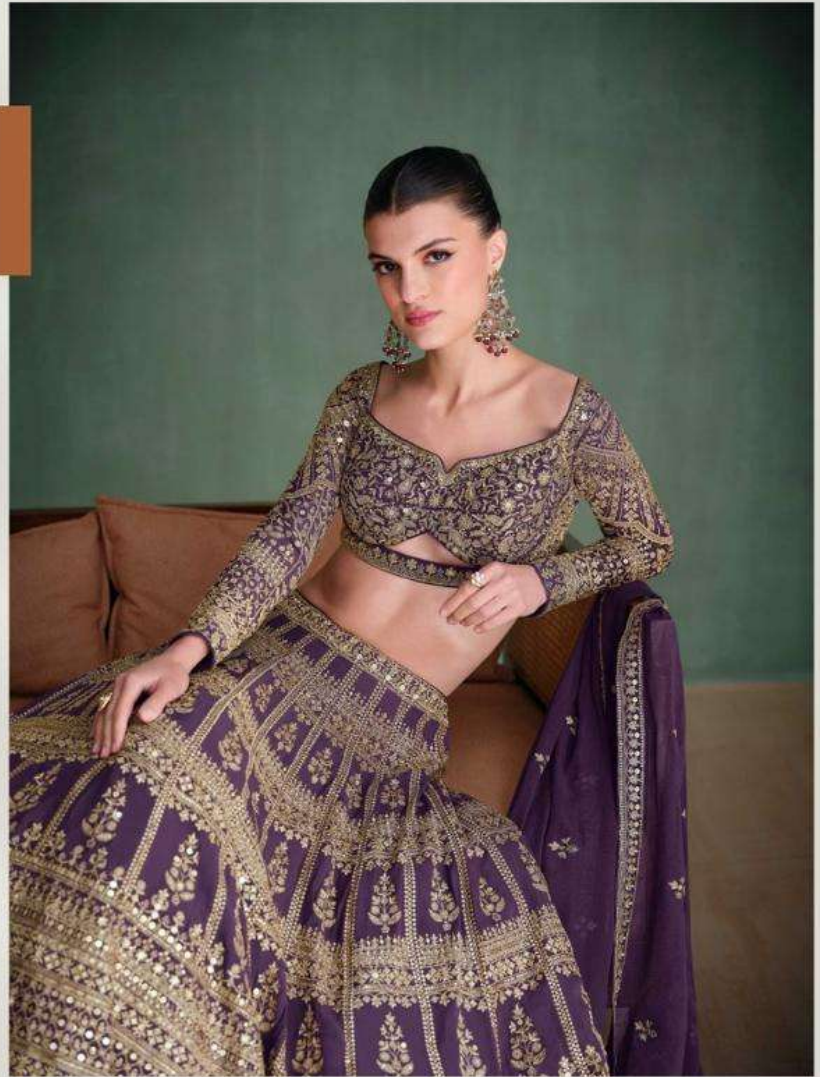

SAYURI®
Designer

Art of
Being Graceful

D NO : 5660