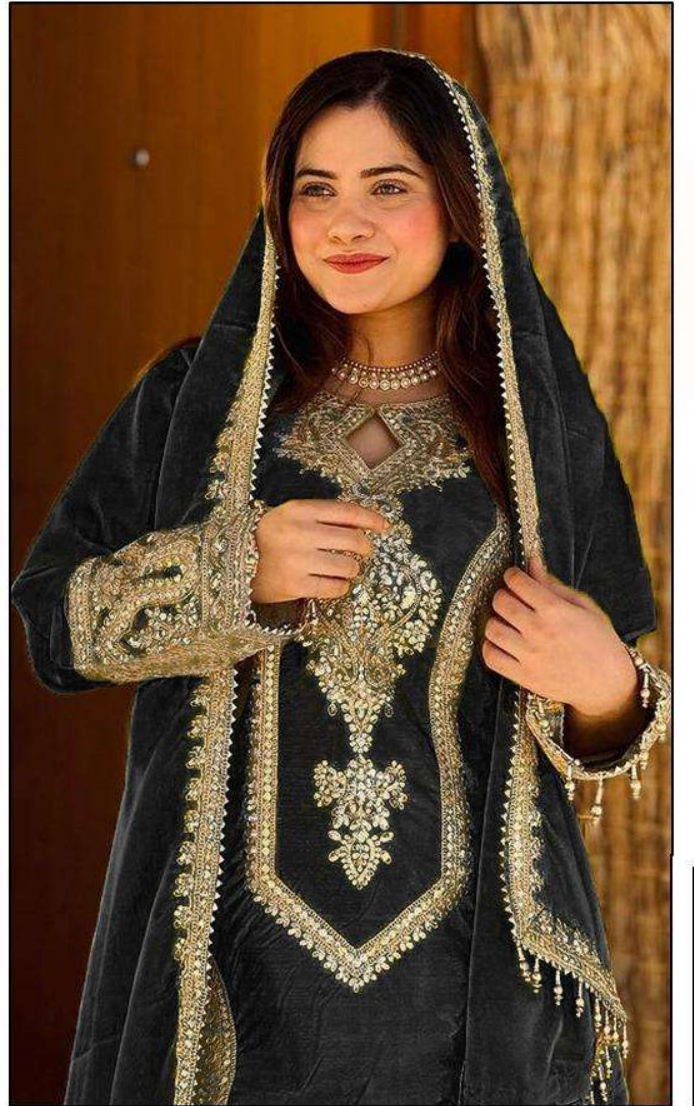

HF-54 C

HOOR TEX

CARE INSTRUCTIONS

DRY CLEAN RECOMMENDED
DO NOT USE ANY TYPE OF BLEACH OR STAIN REMOVING CHEMICALS
DO NOT OVER EXPOSE DAMP FABRIC TO STRONG SUNLIGHT
IRON AT MODERATE TEMPERATURE