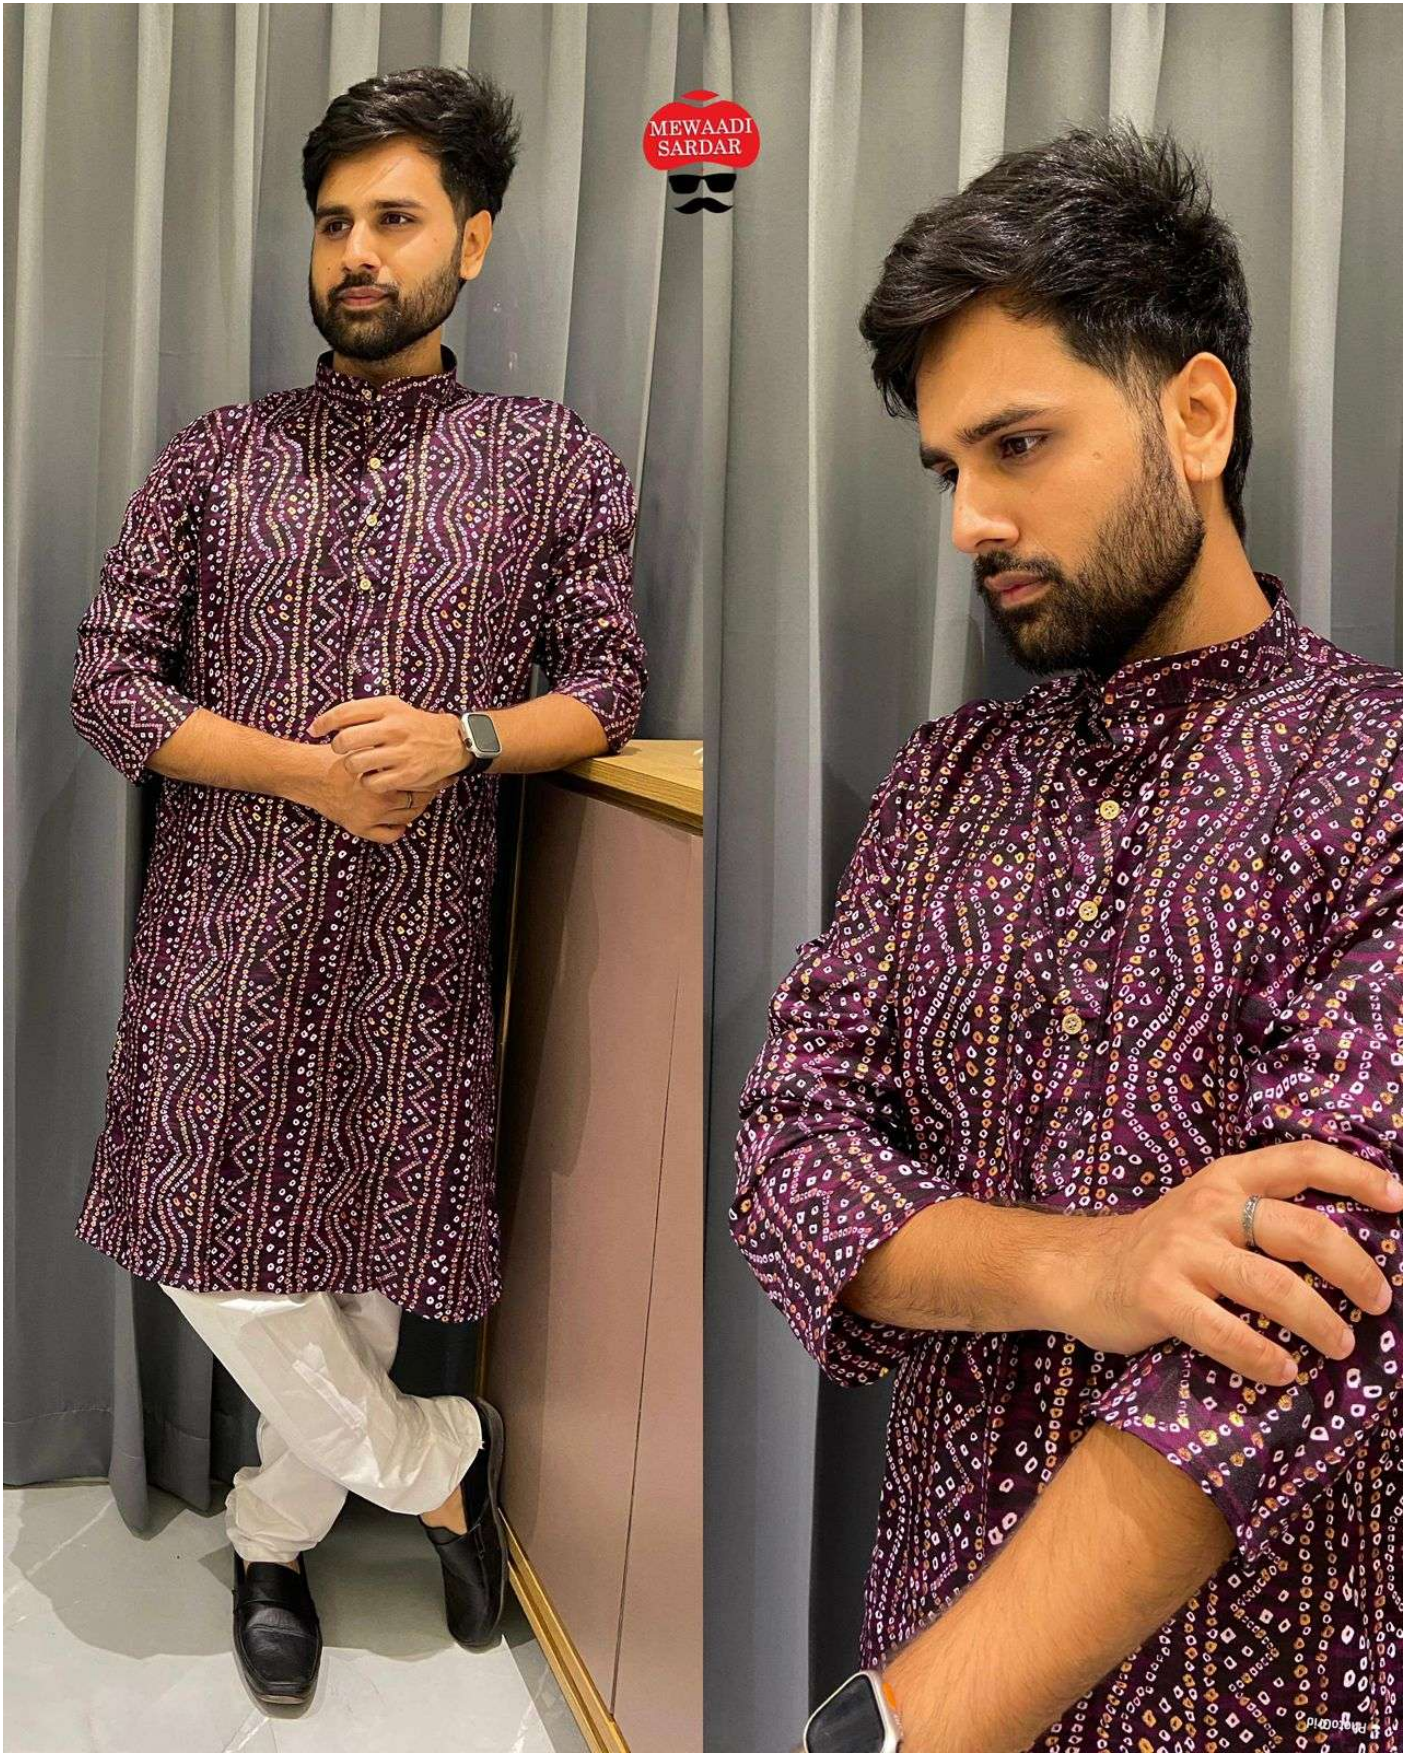

MEWAADI  
SARDAR

Photofind

		<b>SIZE CHART</b>	<b>IN INCHES</b>
<b>SIZE NO</b>	<b>KURTA CHEST</b>	<b>KURTA LENGTH</b>	<b>SHOULDER</b>
	(WITH LOOSING)		
<b>M</b>	42"	39"	17.5"
<b>L</b>	44"	39"	18"
<b>XL</b>	46"	41"	19"
<b>XXL</b>	48"	41"	19.5"