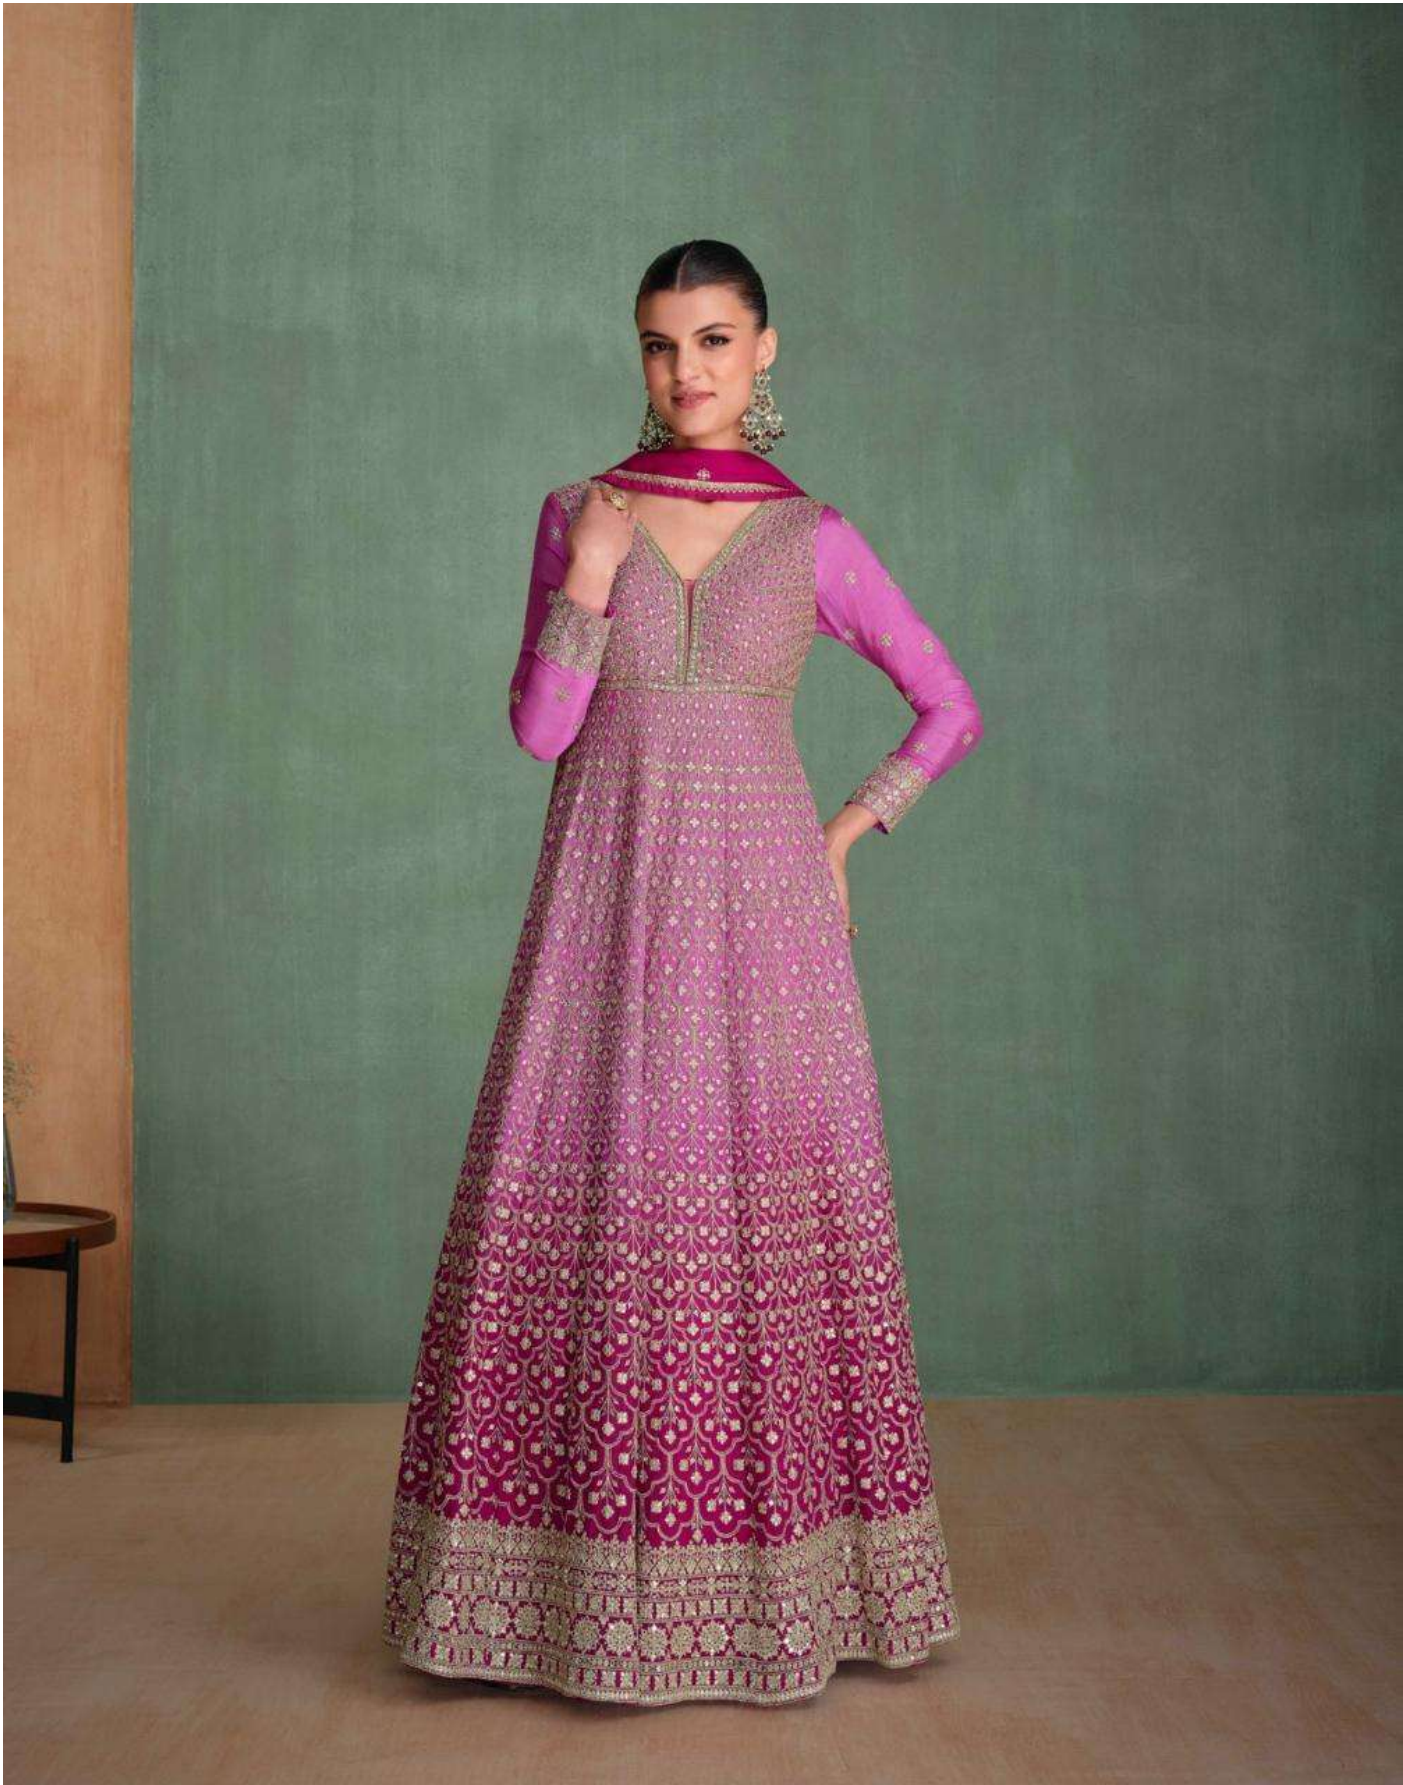

SAYURI[®]
Designer

ARZOO

SAYURI[®]
Designer

ARZOO

SAYURI[®]
Designer

CODE - 5686

SAYURI[®]
Designer

CODE - 5685