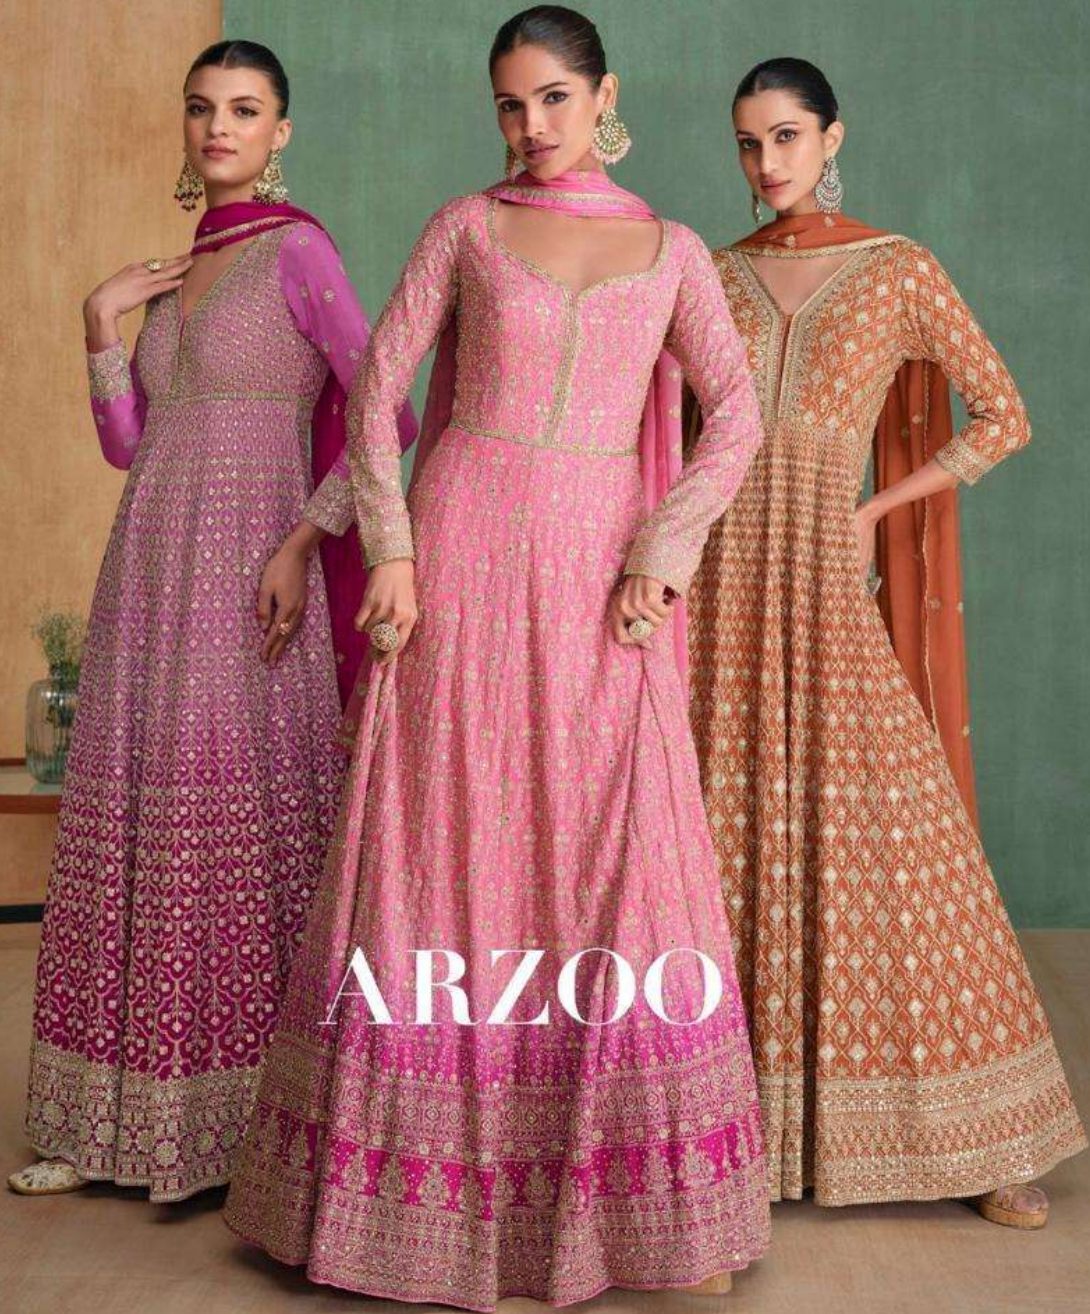

SAYURI[®]
Designer

ARZOO

SAYURI[®]
Designer

ARZOO

SAYURI[®]
Designer

CODE - 5686

SAYURI[®]
Designer

CODE - 5685