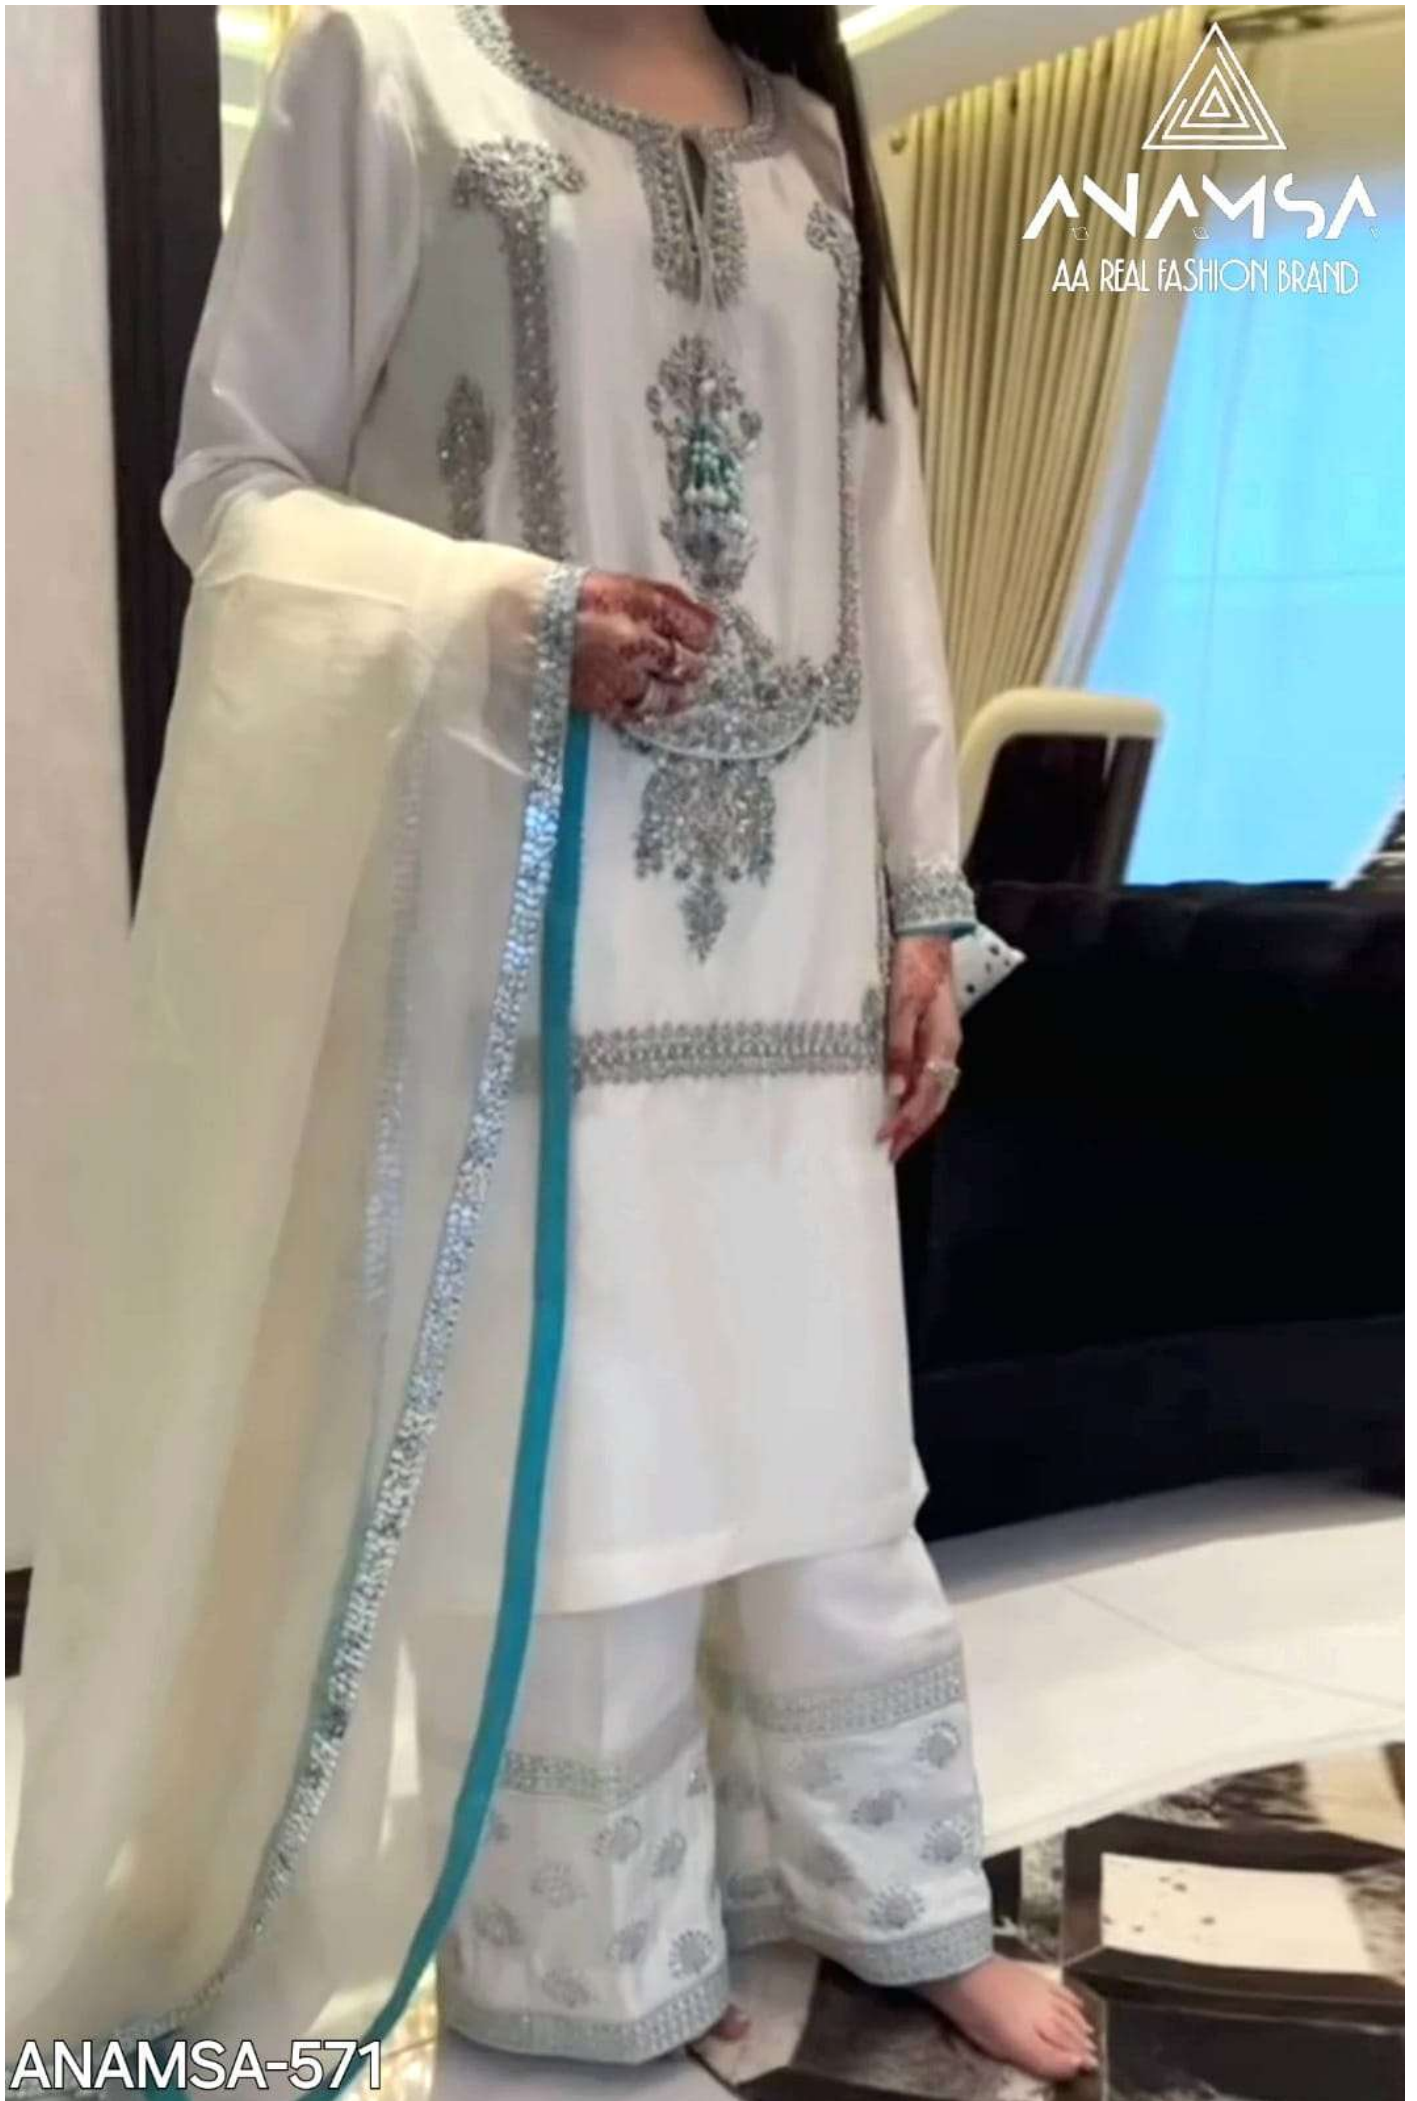

**ANAMSA**  
AA REAL FASHION BRAND

**ANAMSA-571**

SEMI STICH COLLECTION

TOP- PURE FOX GEORGETTE WITH HEAVY EMBROIDERY AND SEQUENCE WORK WITH MOTI WORK

BOTTOM- DULL SHANTOON WITH PACH WORK

DUPATTA- PURE ORGANZA FANCY DUPATTA WITH LACE WORK