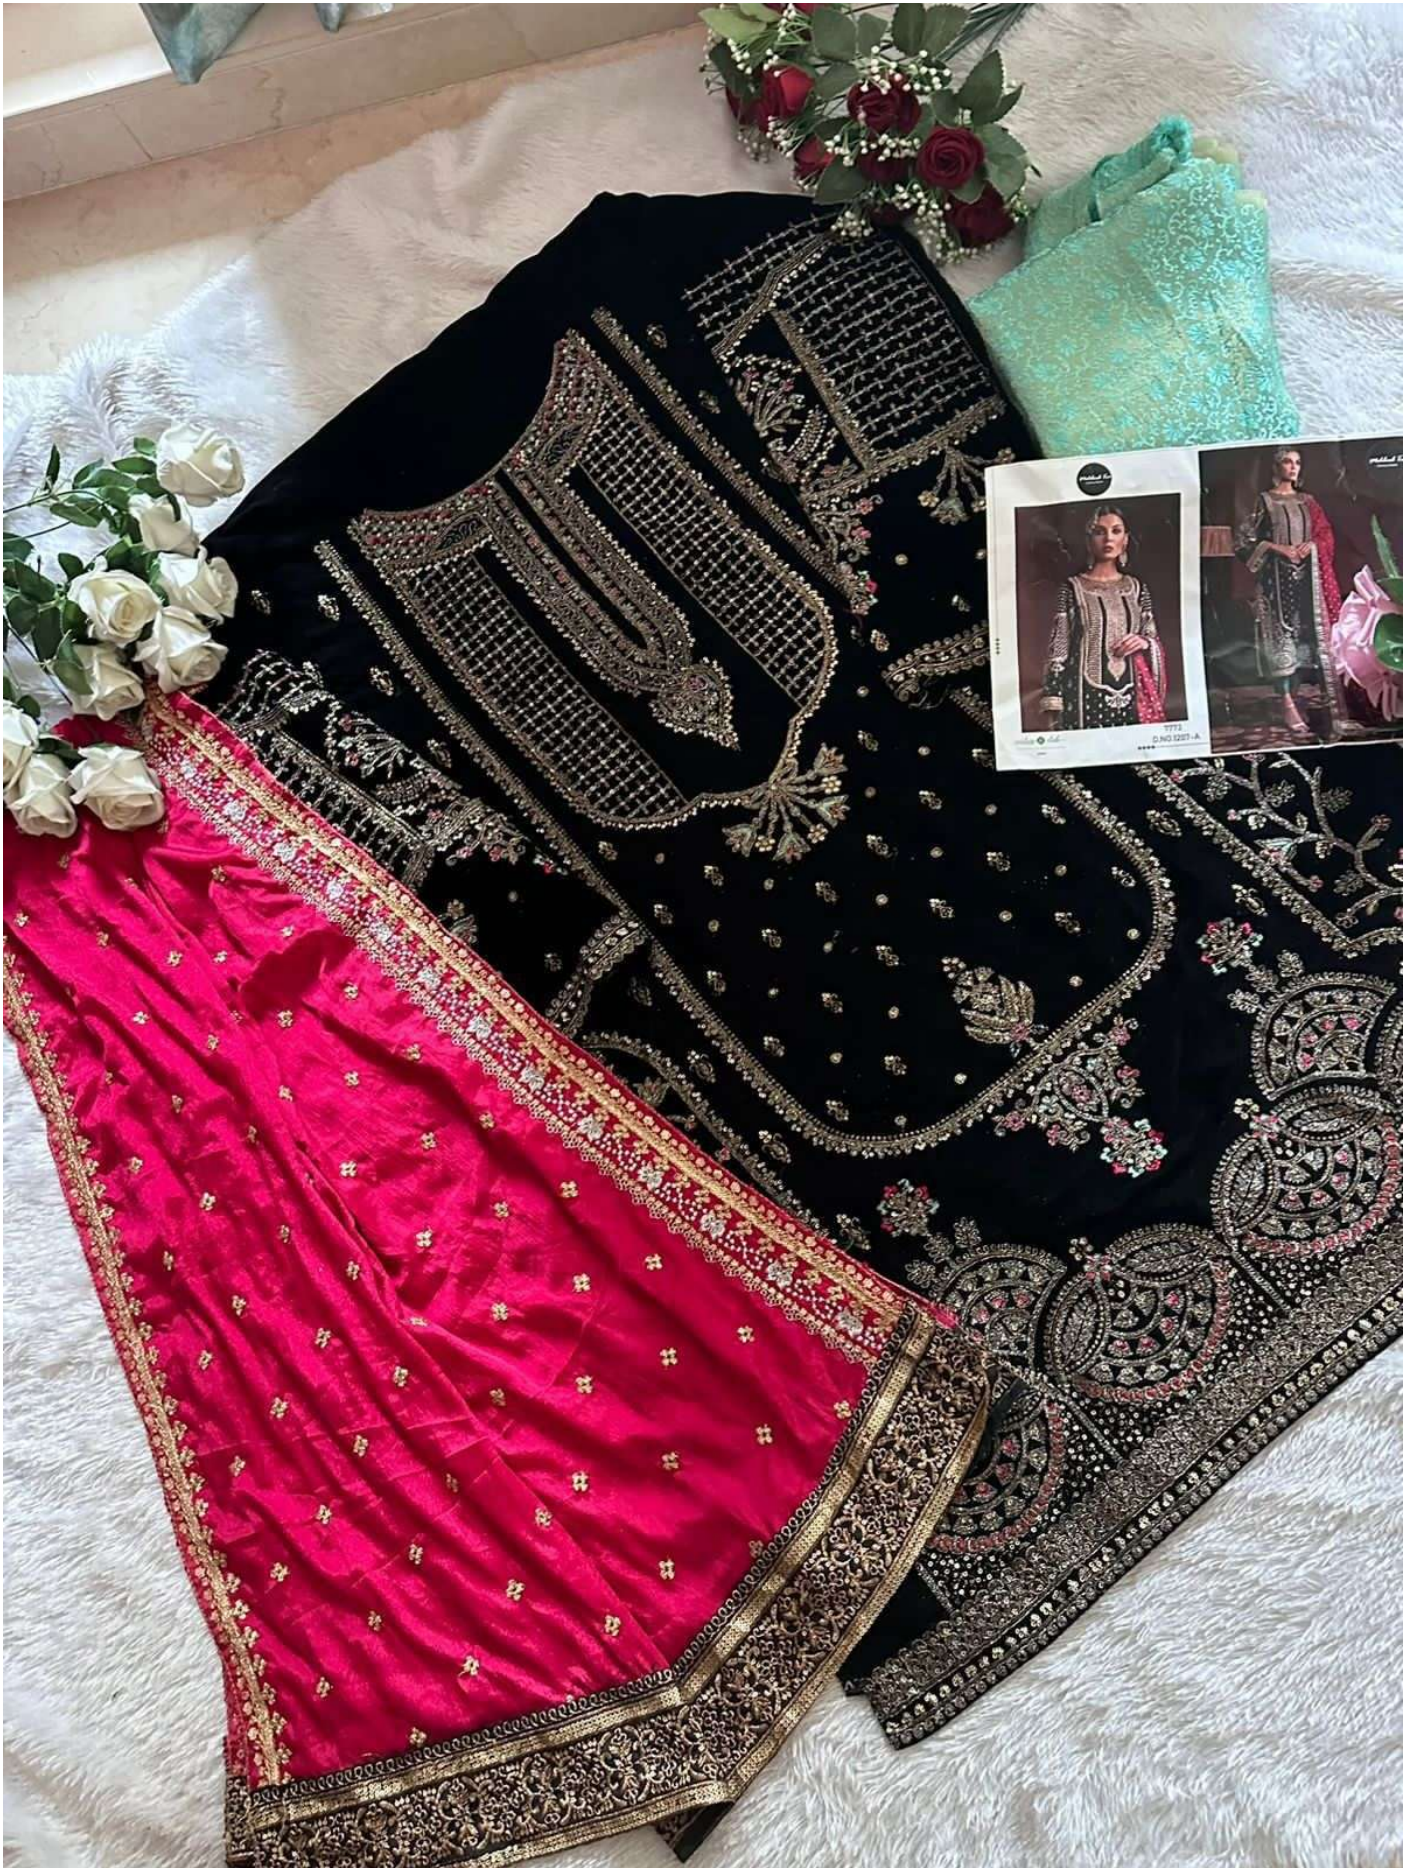

Mehboob Text
Clothing Textiles

couture & club
Style is a reflection of your identity and your personality.

7773
D.NO.1207-A

Mehboob Text
Clothing Textiles

Mehboob Text
Clothing Textiles

couture & club
Style is a reflection of your identity and your personality.

7773
D.NO.1207-A

Mehboob Text
Clothing Textiles

Mehboob Text
Clothing Textiles

couture & club
Style an extension of your identity and your personality.

7773
D.NO.1207-D

Mehboob Text
Clothing Textiles

Mehboob Text
Clothing Textiles