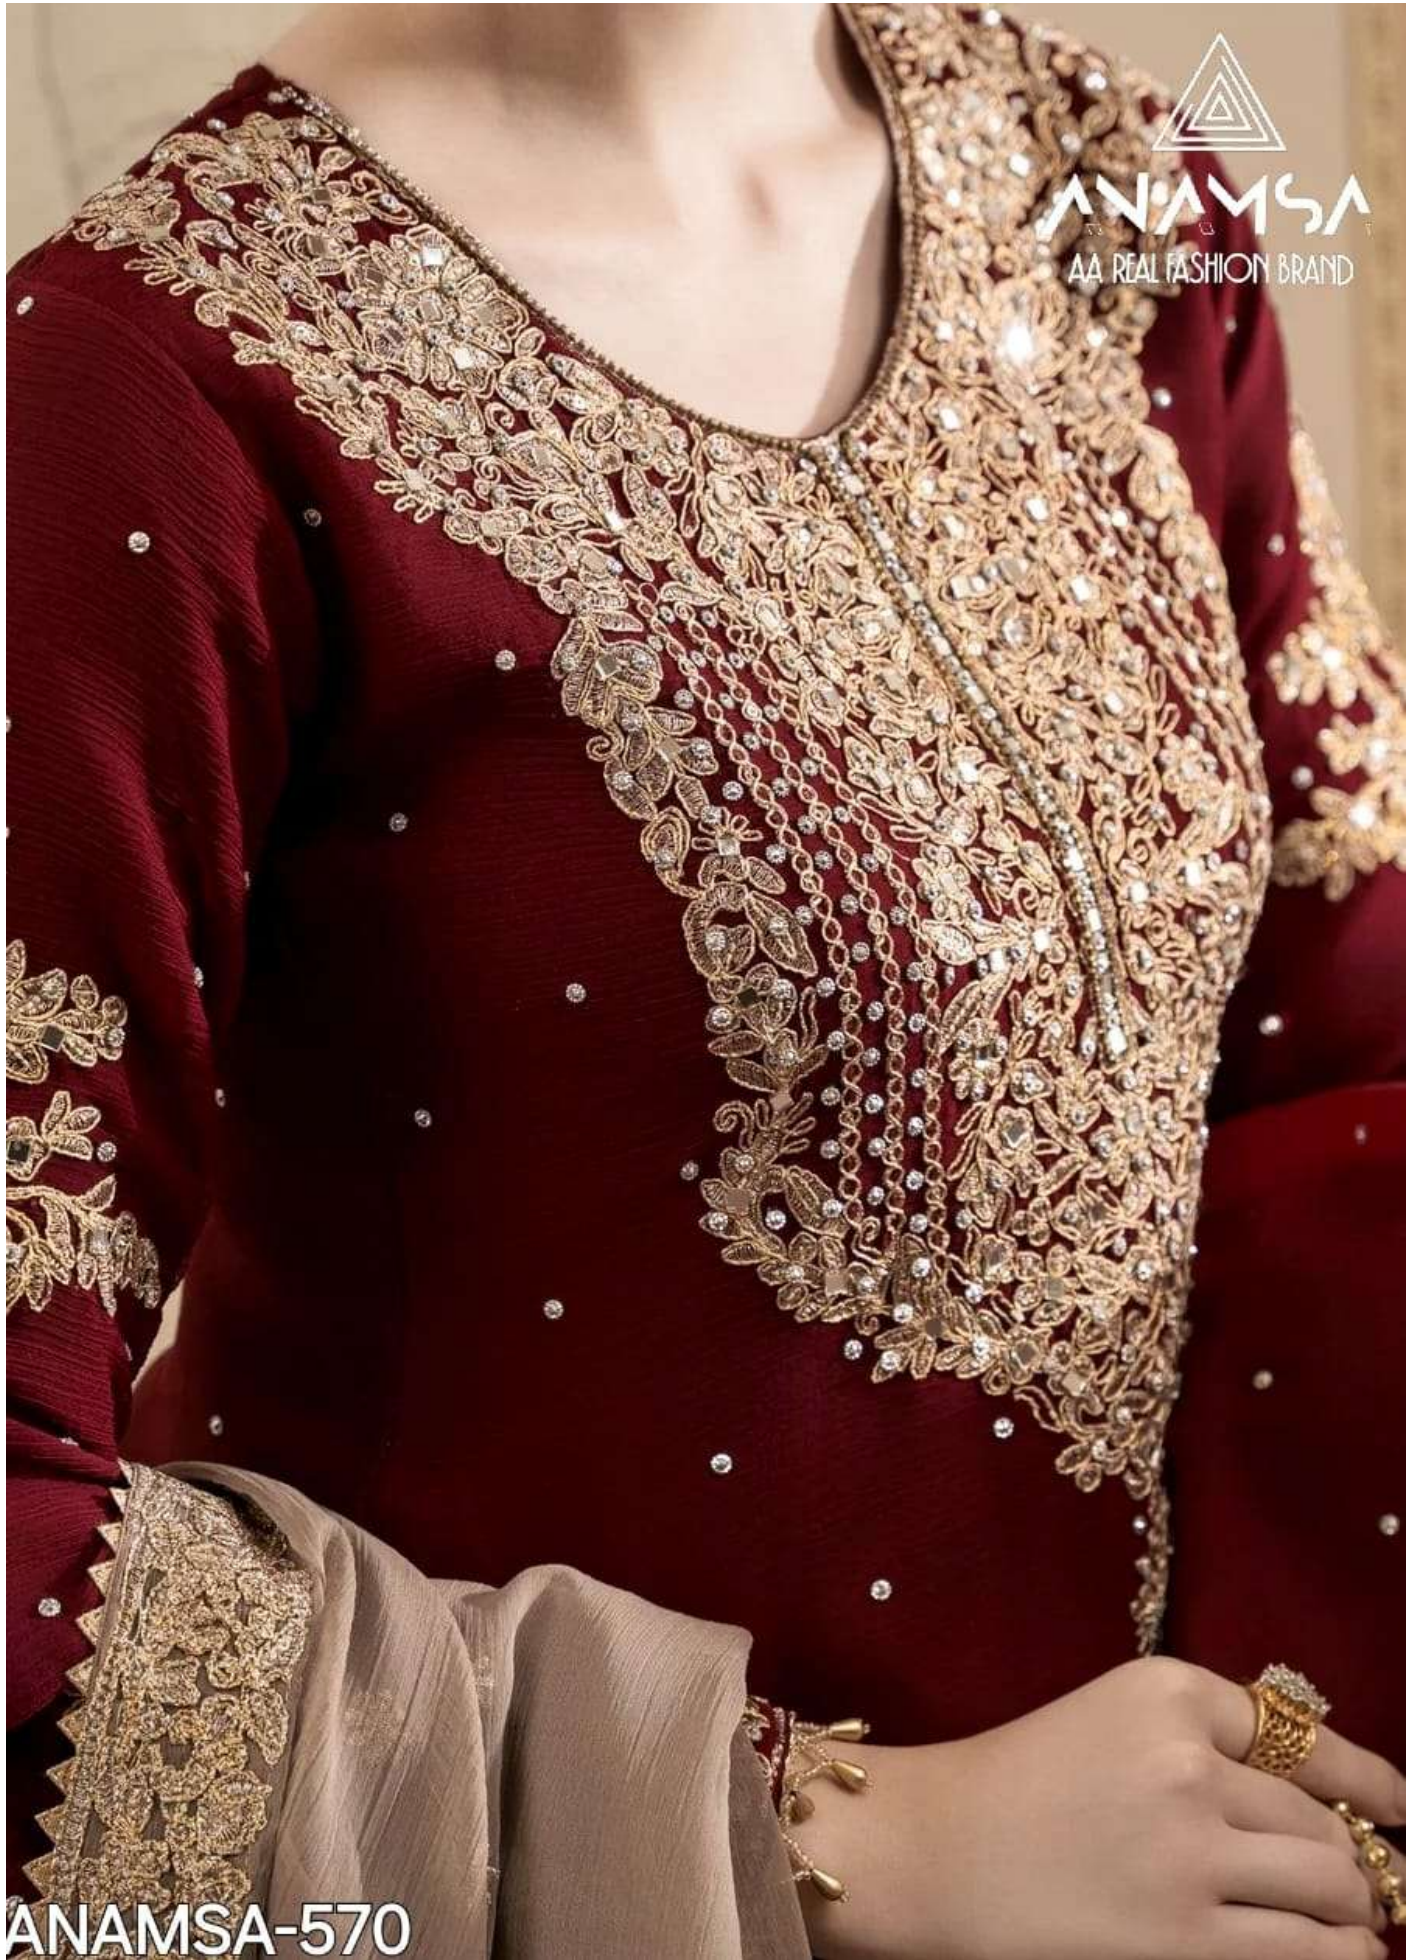

ANAMSA
AA REAL FASHION BRAND

ANAMSA-570