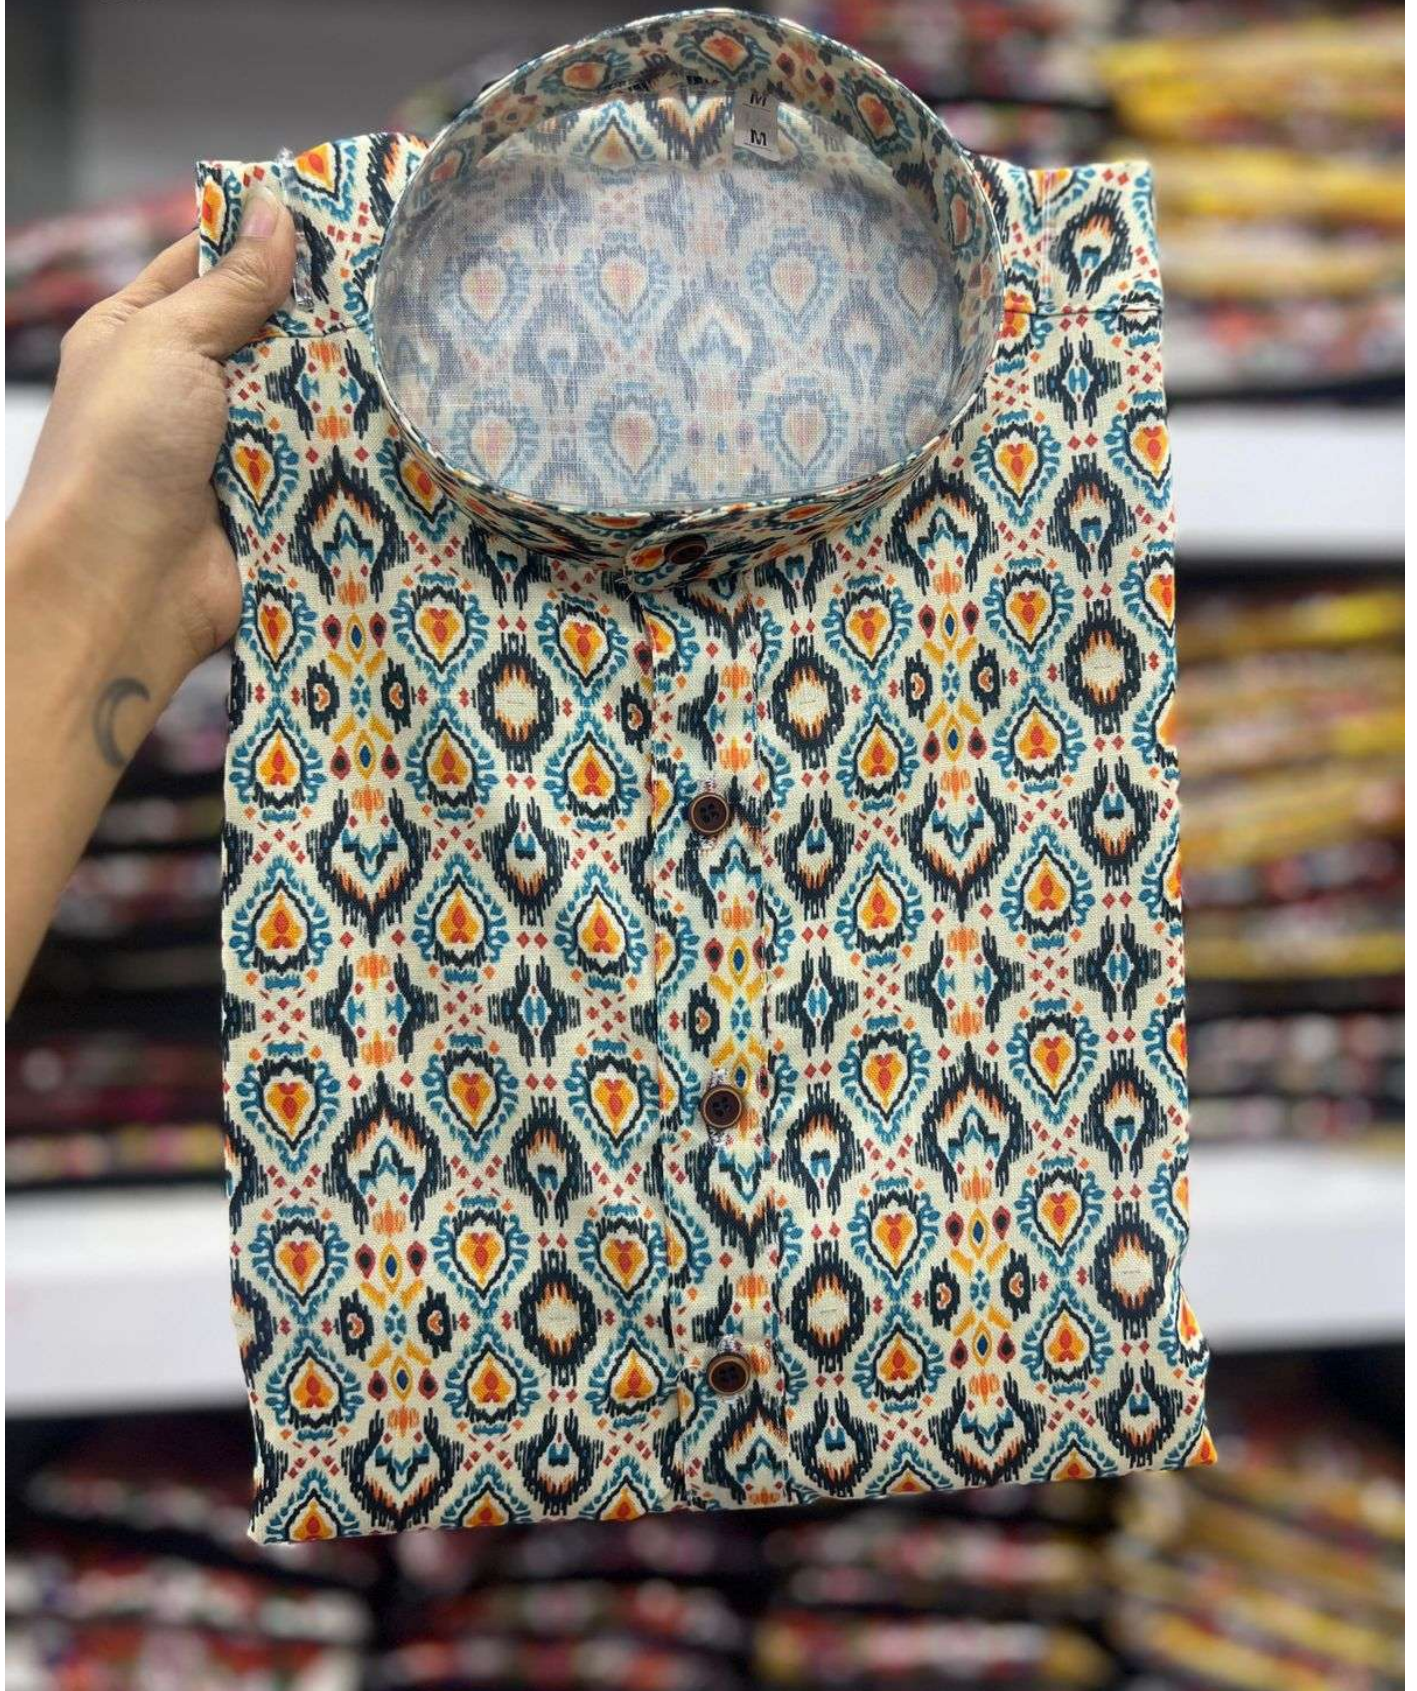

MEWAADI
SARDAR

		SIZE CHART	IN INCHES
SIZE NO:	KURTAS CHEST (WITH LOOSING)	KURTA LENGTH	SHOULDER
M(38)	42"	39"	17.5"
L(40)	44"	39"	18"
XL(42)	46"	41"	19"
XXL(44)	48"	41"	19.5"