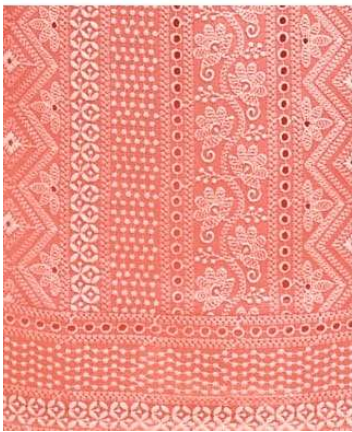

LILY&LALI®
GULS PRIDE
A PRODUCT OF *frona* GROUP