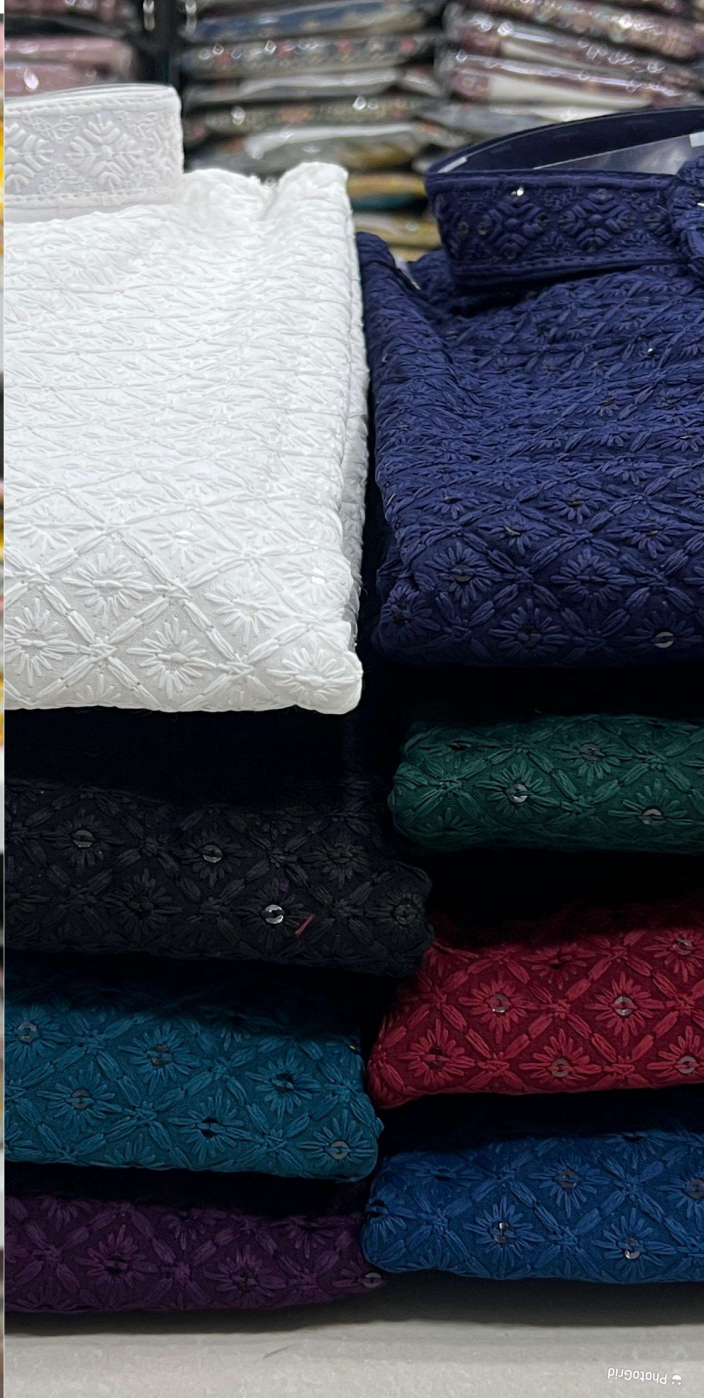

Rama

V

Denim Blue

White

Gre

Black

Maroon

N.Blue

N.Blue

Wine

Denim Blue

Black

MEWAADI
SARDAR

Maroon

Rama

White

Green

		SIZE CHART	IN INCHES
SIZE NO:	KURTAS CHEST (WITH LOOSING)	KURTA LENGTH	SHOULDER
M(38)	42"	39"	17.5"
L(40)	44"	39"	18"
XL(42)	46"	41"	19"
XXL(44)	48"	41"	19.5"