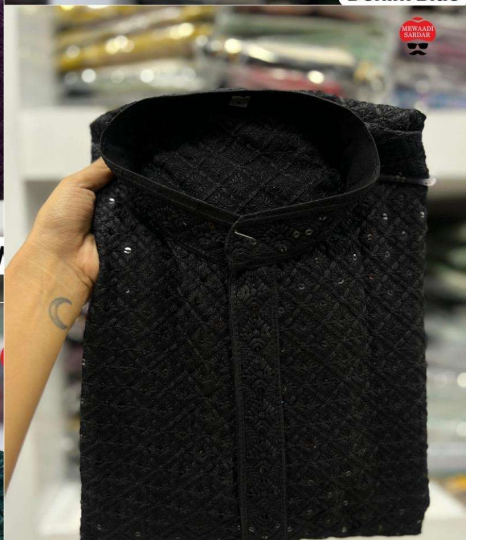

Rama

V

Denim Blue

White

Gre

Black

Maroon

N.Blue

N.Blue

Wine

Denim Blue

Black

MEWAADI
SARDAR

Maroon

Rama

White