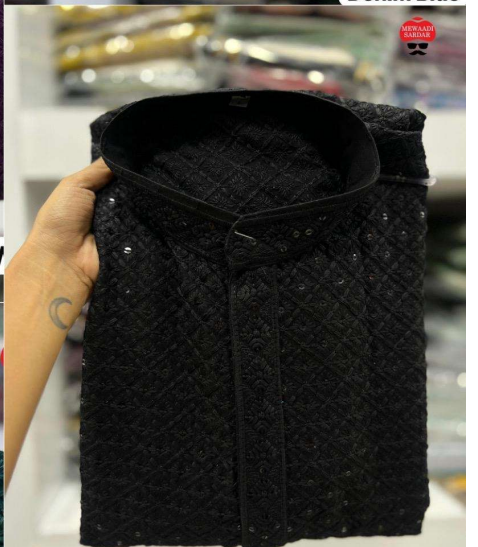

Rama

V

Denim Blue

White

Gre

Black

Maroon

N.Blue

N.Blue

Wine

Denim Blue

Black

MEWAADI
SARDAR

Maroon

Rama

White