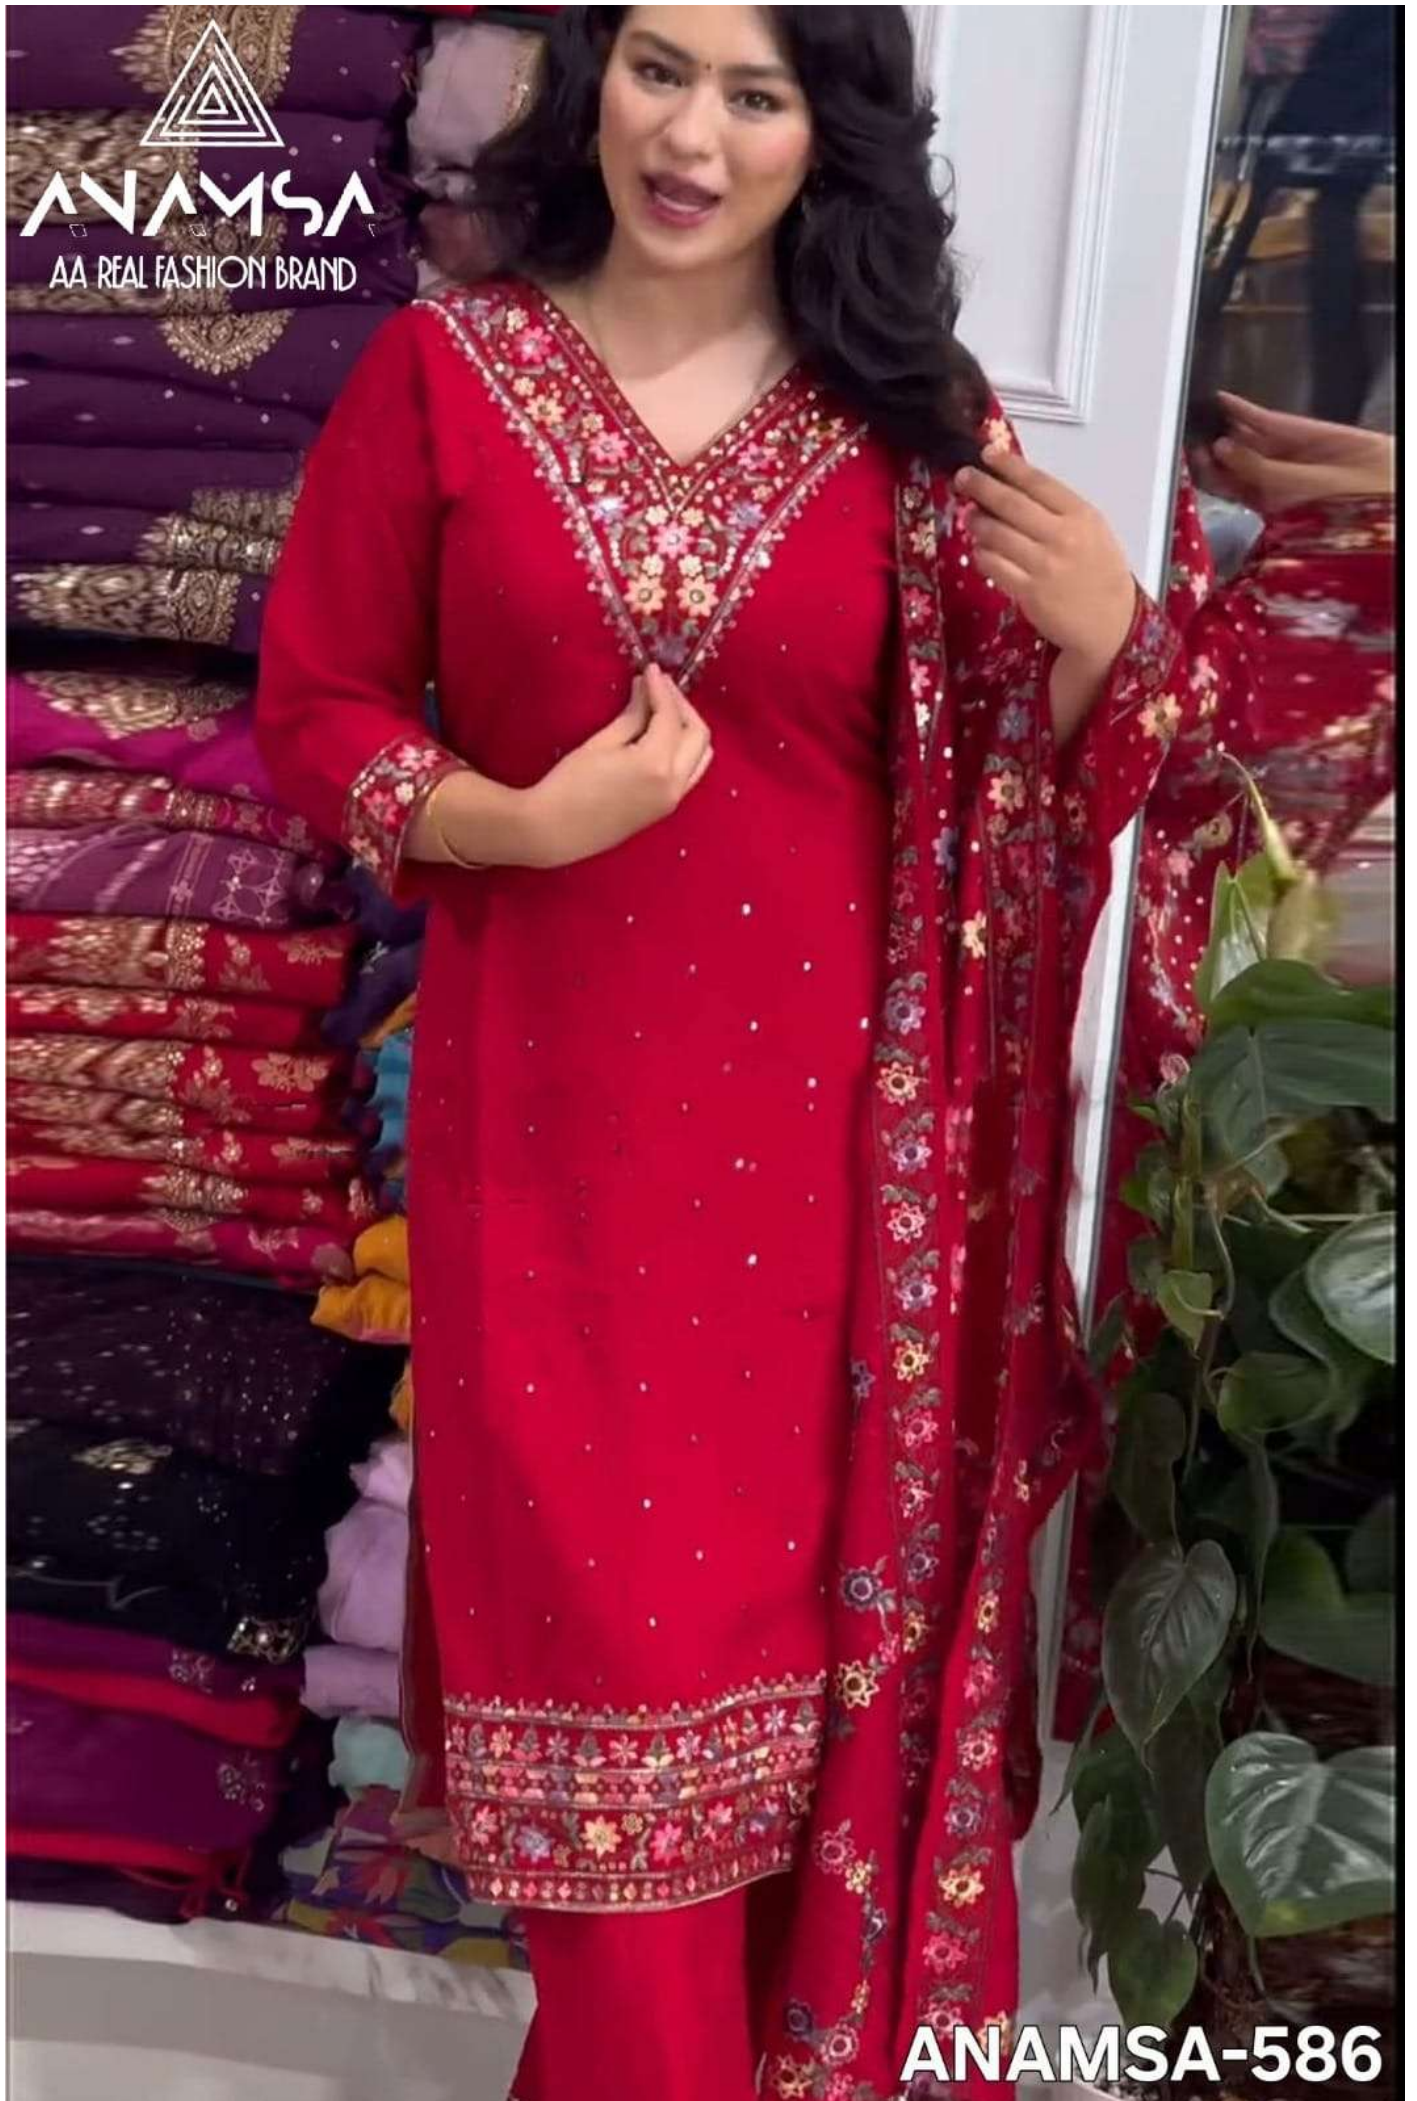

ANAMSA
AA REAL FASHION BRAND

ANAMSA-586

SEMI STICH COLLECTION

TOP- PURE FOX GEORGETTE WITH HEAVY EMBROIDERY AND SEQUENCE WORK
BOTTOM-NEER-DULL SHANTOON
DUPATTA- PURE FOX GEORGETTE FANCY DUPATTA WITH HEAVY EMBROIDERY