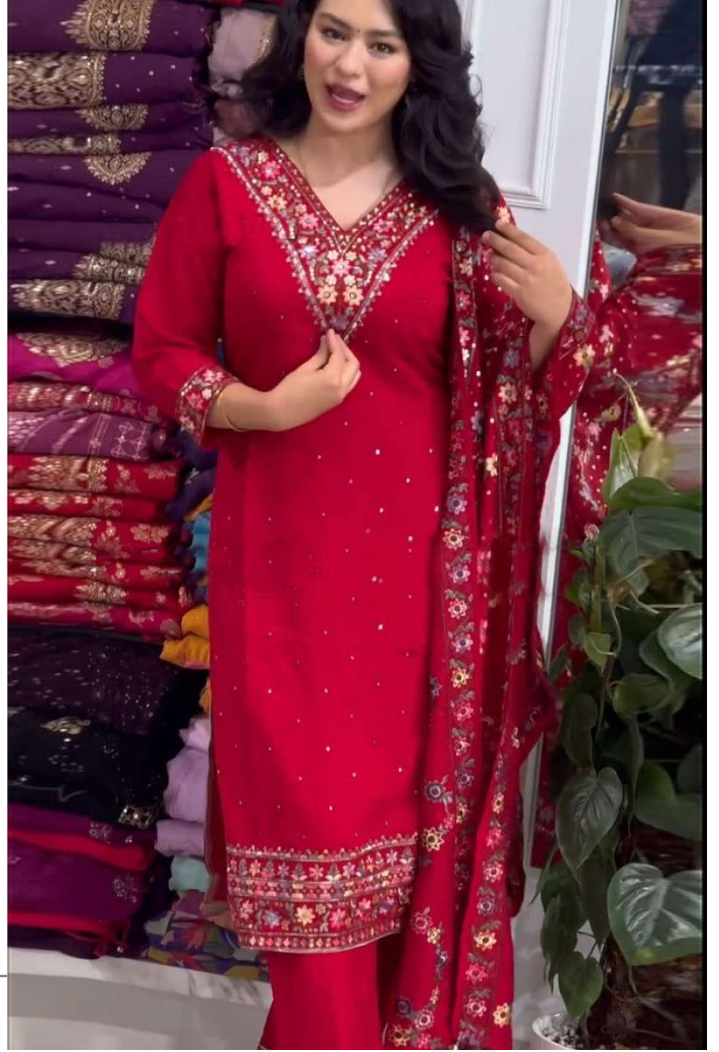

SEMI STICH COLLECTION

TOP- PURE FOX GEORGETTE WITH HEAVY EMBROIDERY AND SEQUENCE WORK
BOTTOM-NEER-DULL SHANTOON
DUPATTA- PURE FOX GEORGETTE FANCY DUPATTA WITH HEAVY EMBROIDERY

7773
D.No:-586