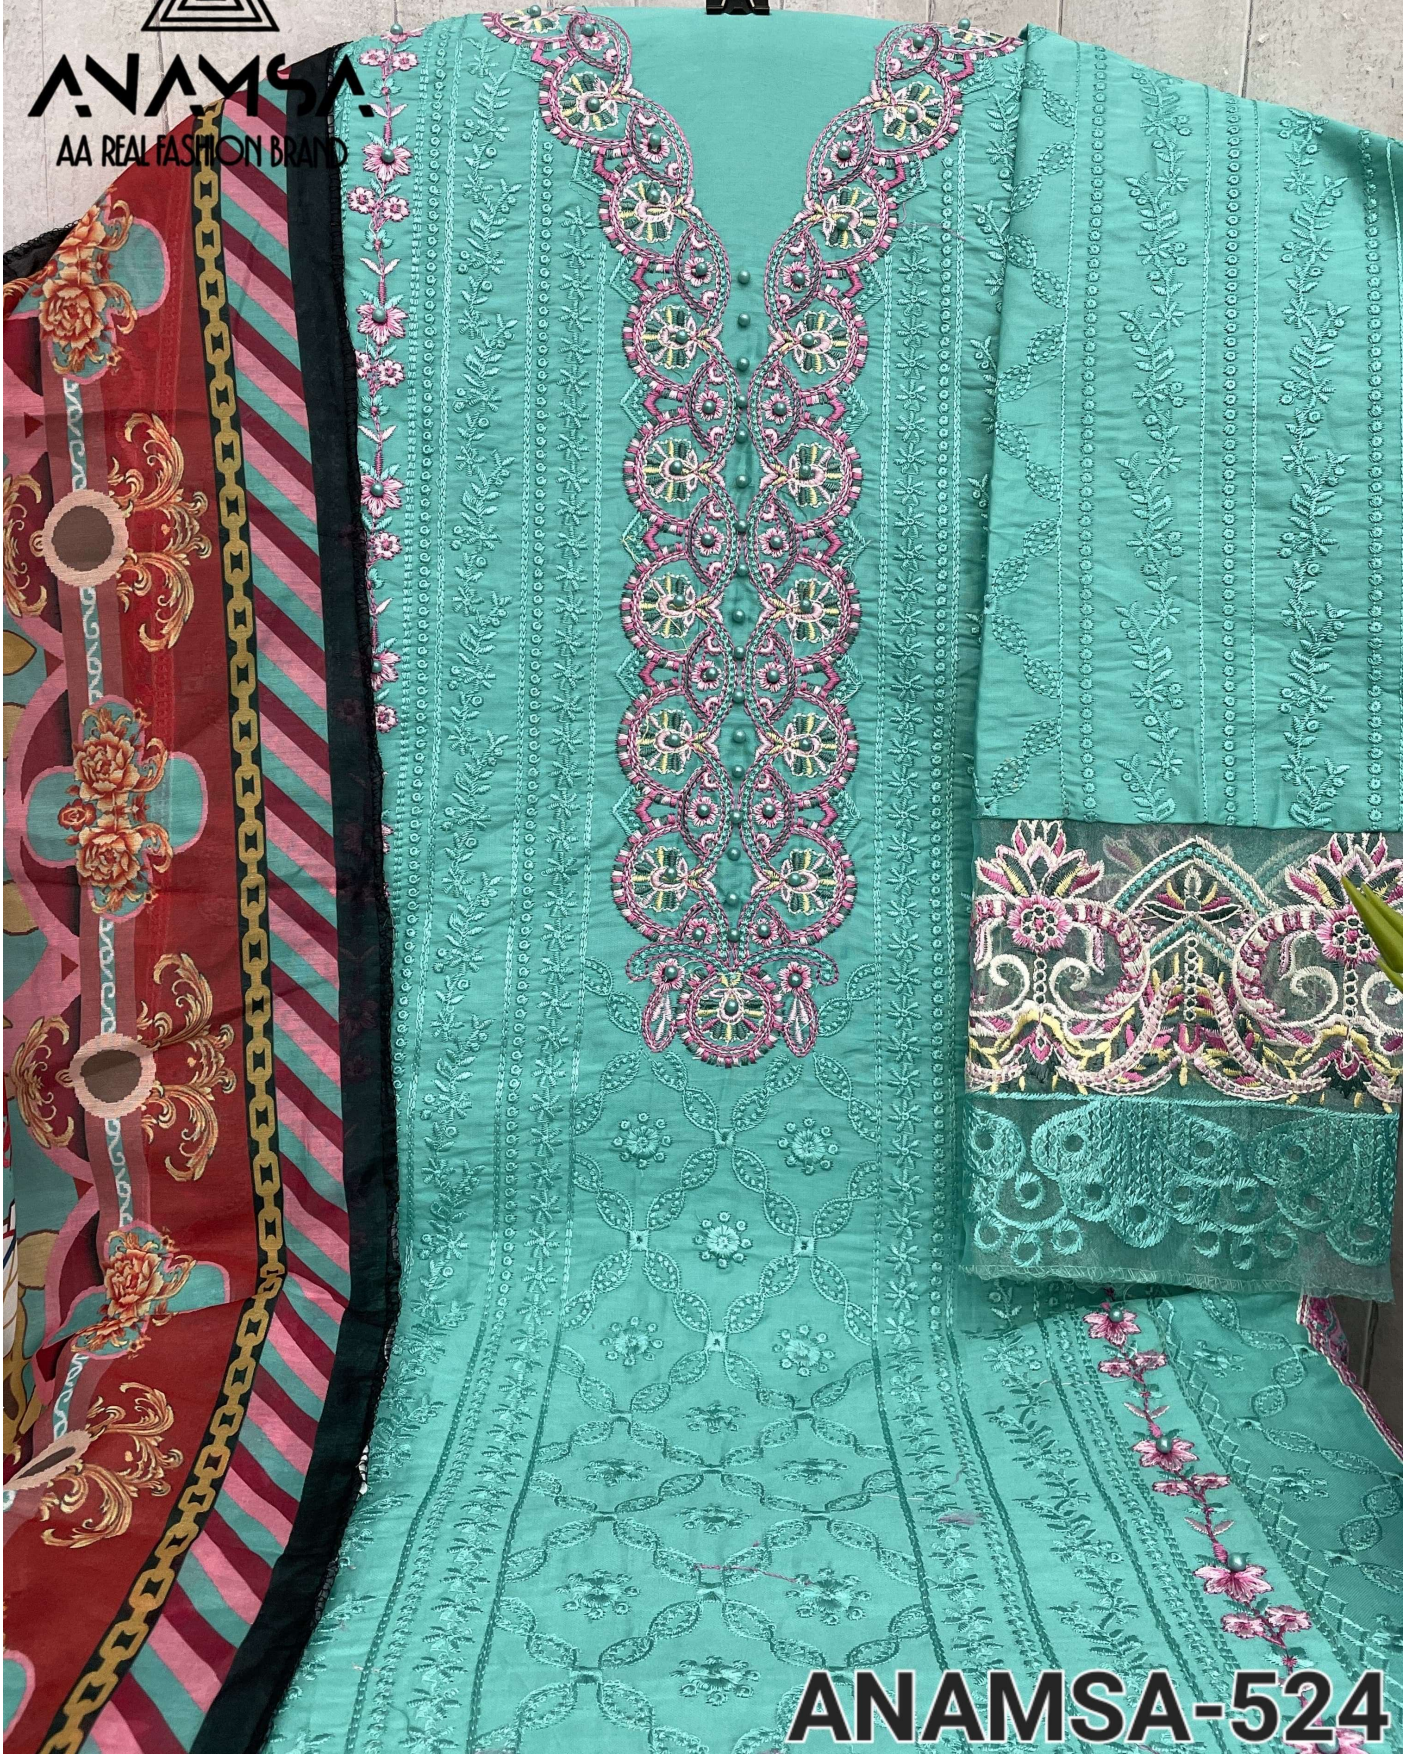

**ANAMSA**  
AA REAL FASHION BRAND

SEMI STICH COLLECTION

TOP- PURE HEAVY QUALITY JAAM COTTON WITH HEAVY EMBROIDERY WITH SEQUENCE WORK AND MOTI WORK  
BOTTOMINNER- HEAVY QUALITY JAAM COTTON  
DUPATTA- HEAVY QUALITY PURE MUSLIN FANCY DUPATTA WITH DIGITAL PRINT

7773  
D.No:-524

**ANAMSA**  
AA REAL FASHION BRAND

**ANAMSA**  
AA REAL FASHION BRAND

**ANAMSA**  
AA REAL FASHION BRAND

**ANAMSA-524**

**ANAMSA**  
AA REAL FASHION BRAND

  
**ANAMSA**  
AA REAL FASHION BRAND

**ANAMSA**  
AA REAL FASHION BRAND

**ANAMSA-524**

**ANAMSA-524**

**ANAMSA**  
AA REAL FASHION BRAND

**ANAMSA-524**

**ANAMSA**  
AA-REAL FASHION BRAND

**ANAMSA-524**

**ANAMSA**  
AA REAL FASHION BRAND