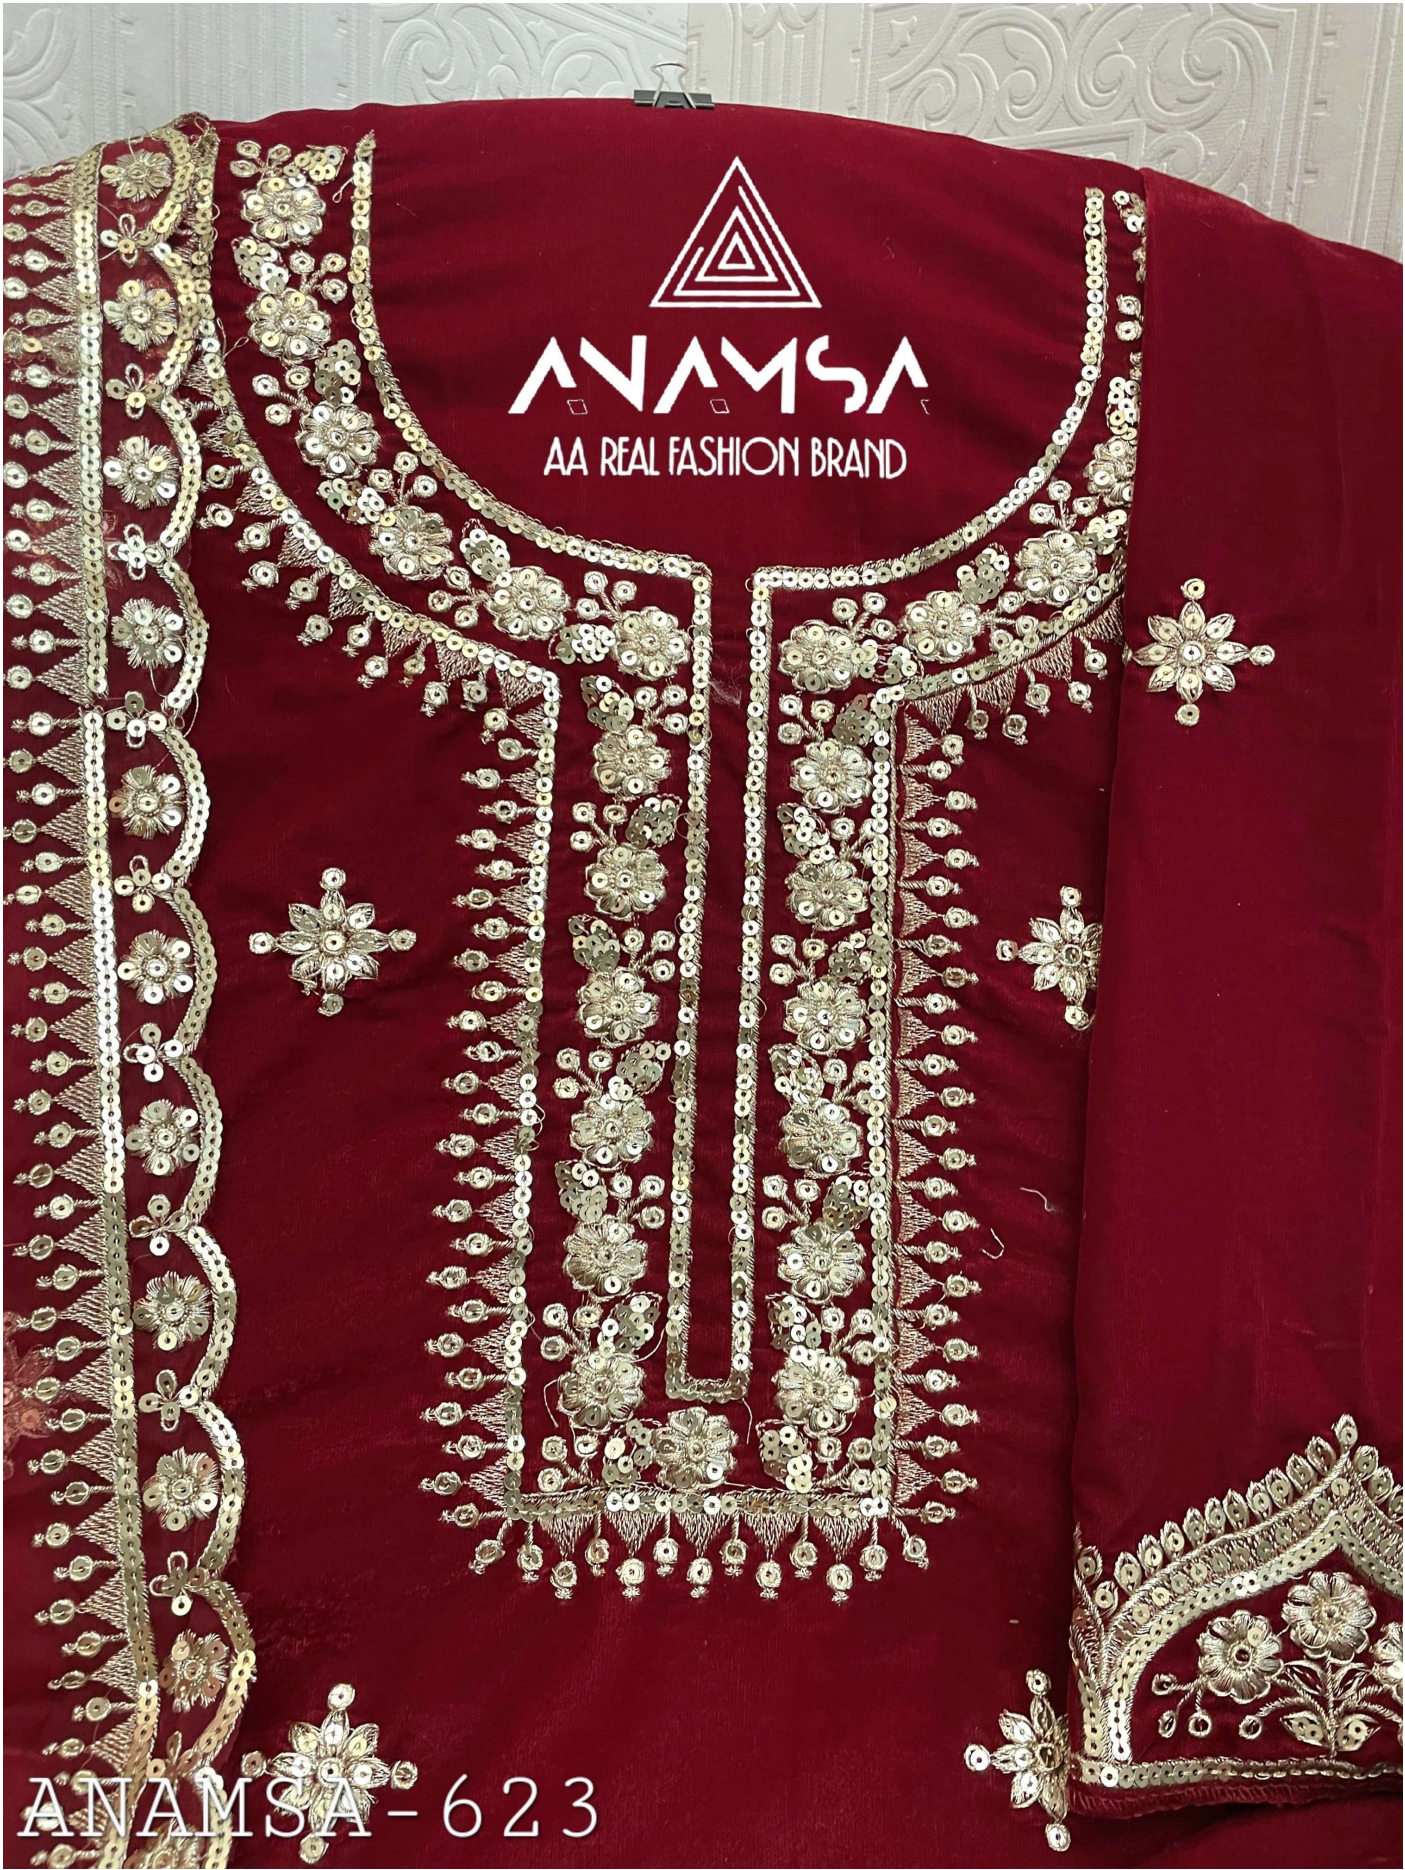

ANAMSA  
AA REAL FASHION BRAND

ANAMSA - 623

SEMI STICH COLLECTION

TOP- PURE VELVET 9000 WITH HEAVY EMBROIDERY AND SEQUENCE WORK  
BOTTOM- PURE VELVET 9000 WITH HEAVY EMBROIDERY AND SEQUENCE WORK  
DUPATTA- PURE ORGANZA FANCY DUPATTA AND HEAVY EMBROIDERY

ANAMSA - 623

ANAMSA

AA REAL FASHION BRAND

ANAMSA - 623

  
**ANAMSA**  
AA REAL FASHION BRAND

ANAMSA-623

ANAMSA  
AA REAL FASHION BRAND

ANAMSA - 623