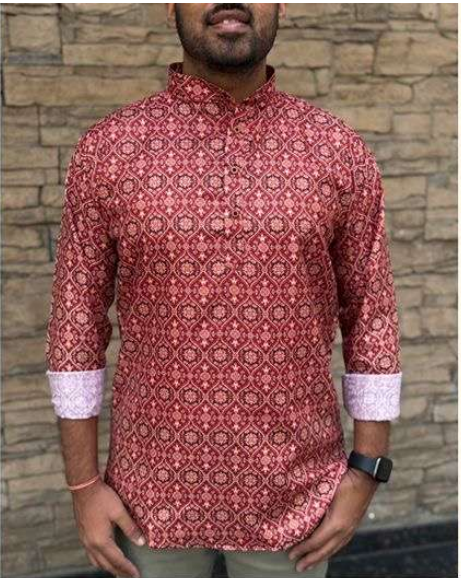

MEWAADI  
SARDAR

Photography

MEWAADI  
SARDAR

MEWAADI  
SARDAR

MEWAADI  
SARDAR

Photograph

<b>SIZE CHART</b>	<b>SHORT KURTA</b>	
<b>SIZE</b>	<b>CHEST</b>	<b>LENGTH</b>
M	40	29
L	42	30
XL	44	31
XXL	46	31