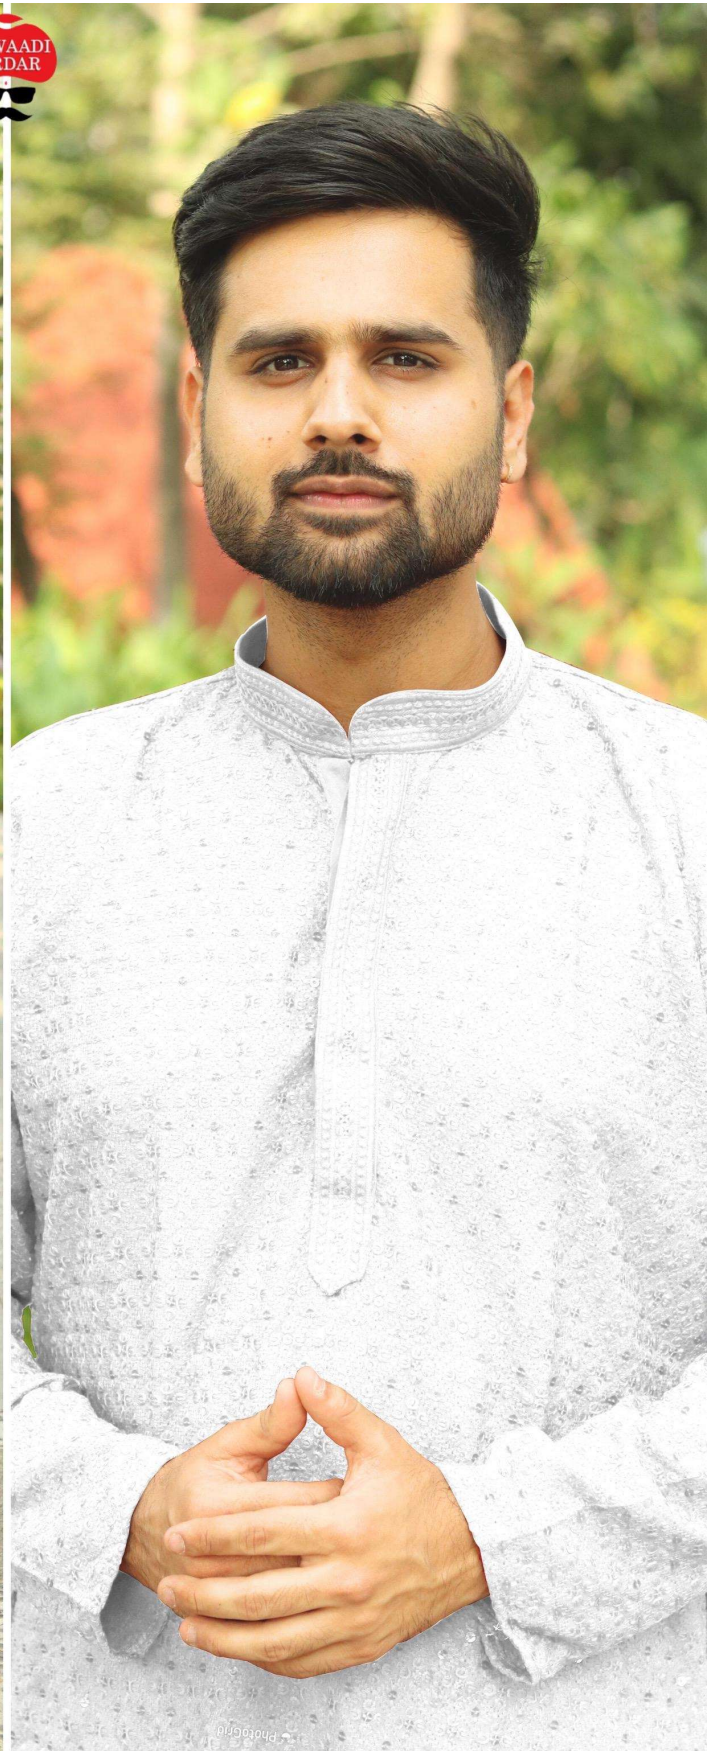

**Peach**

PhotoGrid

White

**Cream**

PHOTOGRAPH

		SIZE CHART	IN INCHES
SIZE NO:	KURTAS CHEST (WITH LOOSING)	KURTA LENGTH	SHOULDER
M(38)	42"	39"	17.5"
L(40)	44"	39"	18"
XL(42)	46"	41"	19"
XXL(44)	48"	41"	19.5"