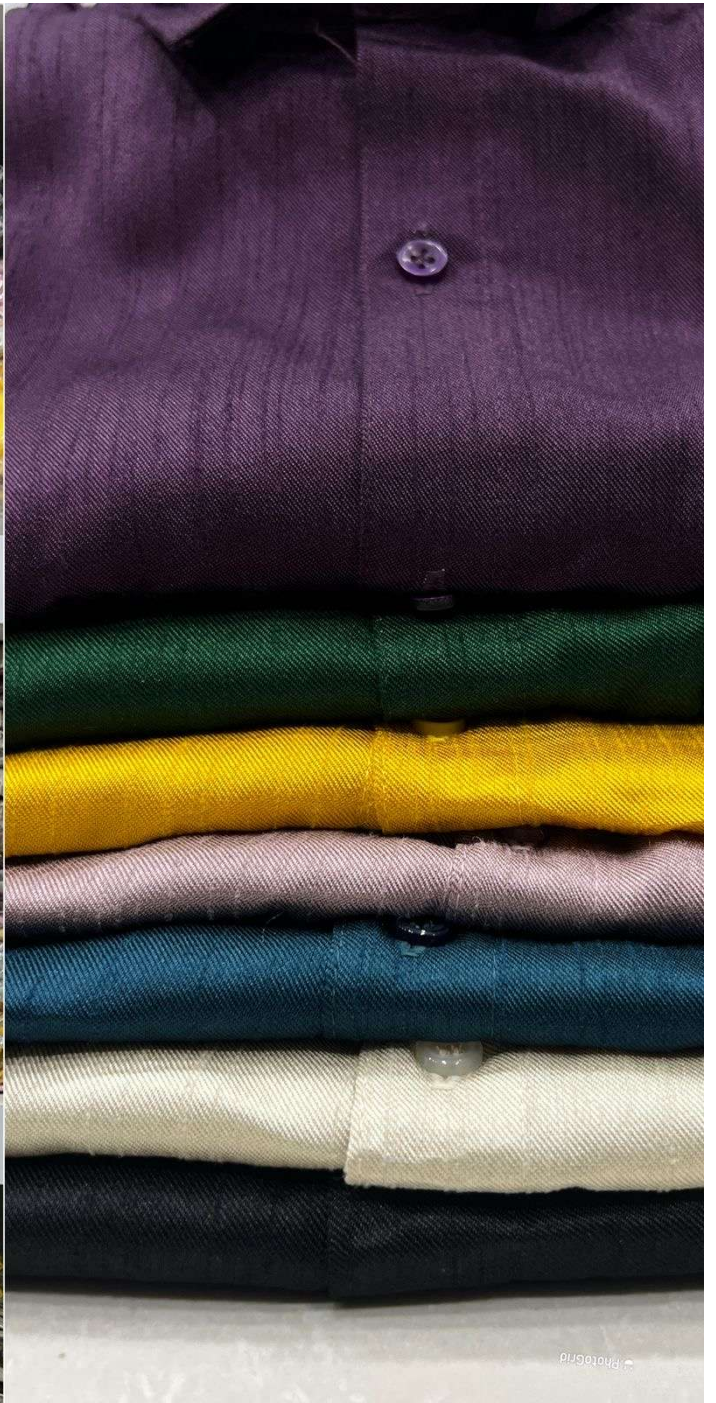

Rama

Black

Chiku

Mustard

Rama

Green

Wine

SIZE CHART	shirt	IN INCHES
SIZE	CHEST	LENGTH
M:38	40"	29"
L:40	42"	29"
XL:42	44"	30"

Rose pink