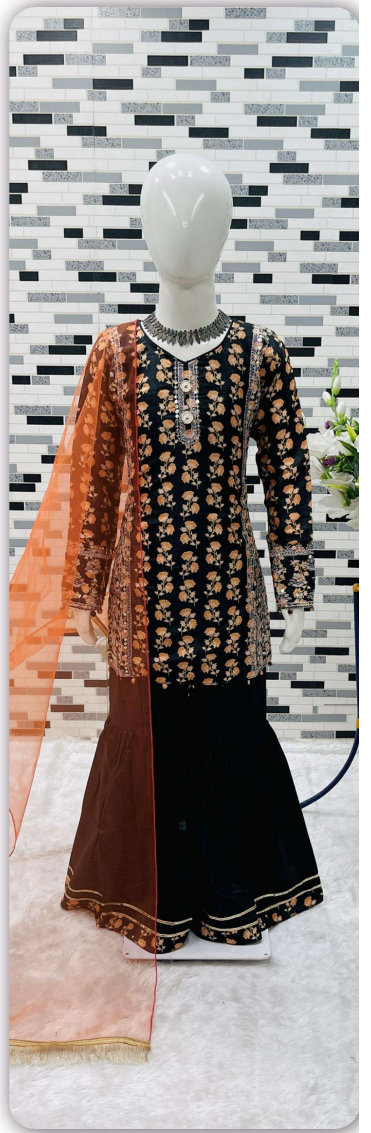

## Girls Top & Sarara Set Size Chart

All Measurement in Inch  
( 3 Years To 15 Years )

NO	Size	Size Expected to Fit Age Years	Top		Sarara	
			Chest	Length	Waist	Length
(1)	24	( 3-5 years)	24	20	24	24
(2)	28	( 6-8 years)	28	23	28	28
(3)	32	( 9-11 years)	30	26	32	32
(4)	36	(12-15 years)	32	29	34	36