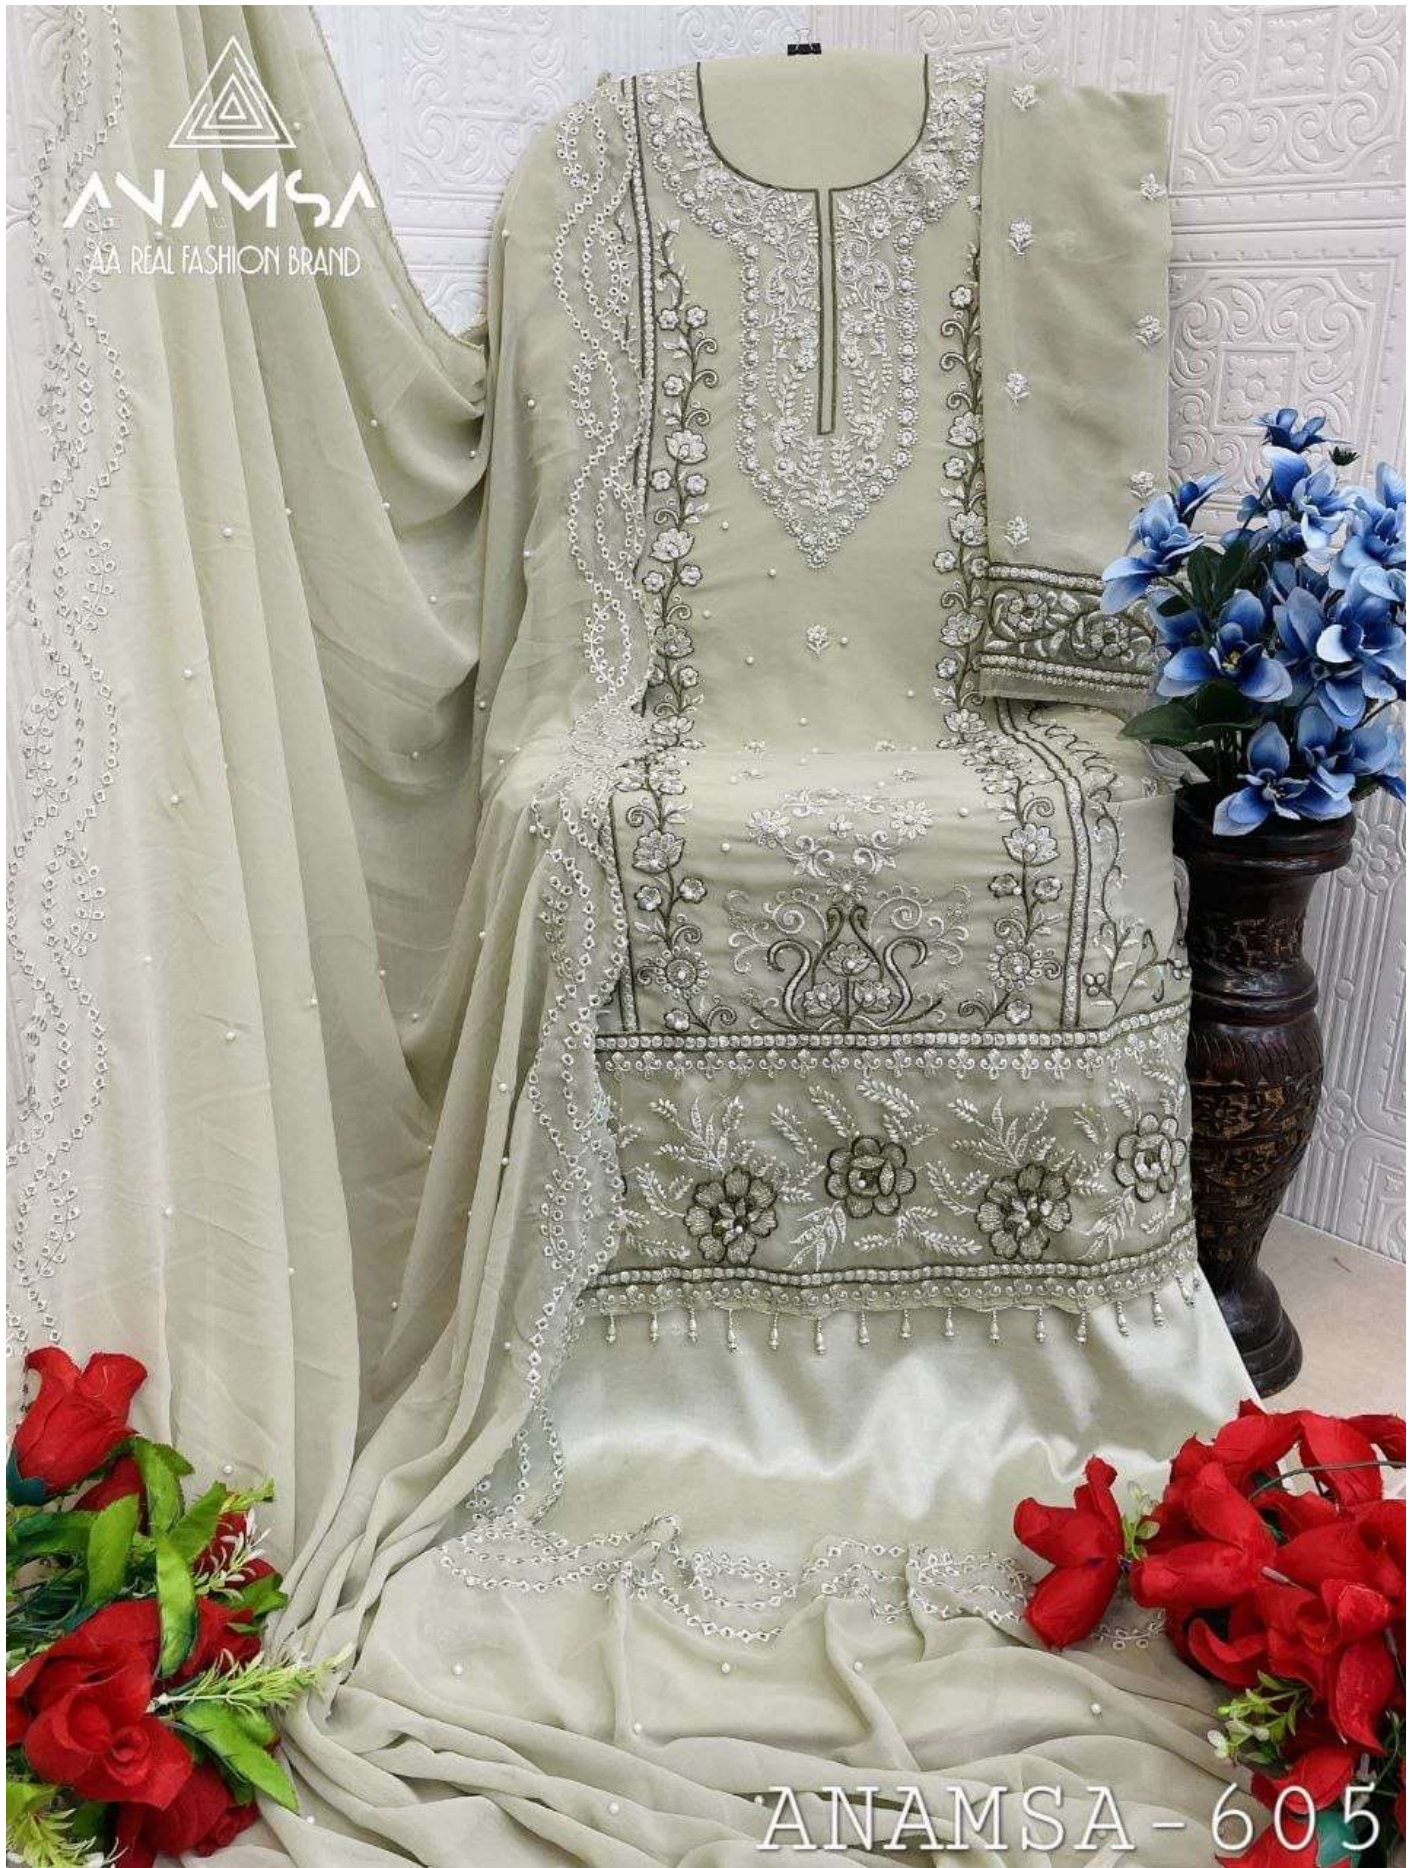

ANAMSA
AA REAL FASHION BRAND

ANAMSA - 605

ANAMSA
A REAL FASHION BRAND

ANAMSA-605

ANAMSA
AA REAL FASHION BRAND

ANAMSA-605

ANAMSA
A REAL FASHION BRAND

ANAMSA - 605

ANAMSA
AA REAL FASHION BRAND

ANAMSA - 605

ANAMSA
A REAL FASHION BRAND

ANAMSA - 605

SEMI STICH COLLECTION

TOP- PURE FOX GEORGETTE WITH HEAVY EMBROIDERY AND SEQUENCE WORK AND MOTI WORK
BOTTOM/INNER- DULL SHANTOON
DUPATTA- PURE FOX GEORGETTE FANCY DUPATTA WITH HEAVY EMBROIDERY AND MOTI WORK