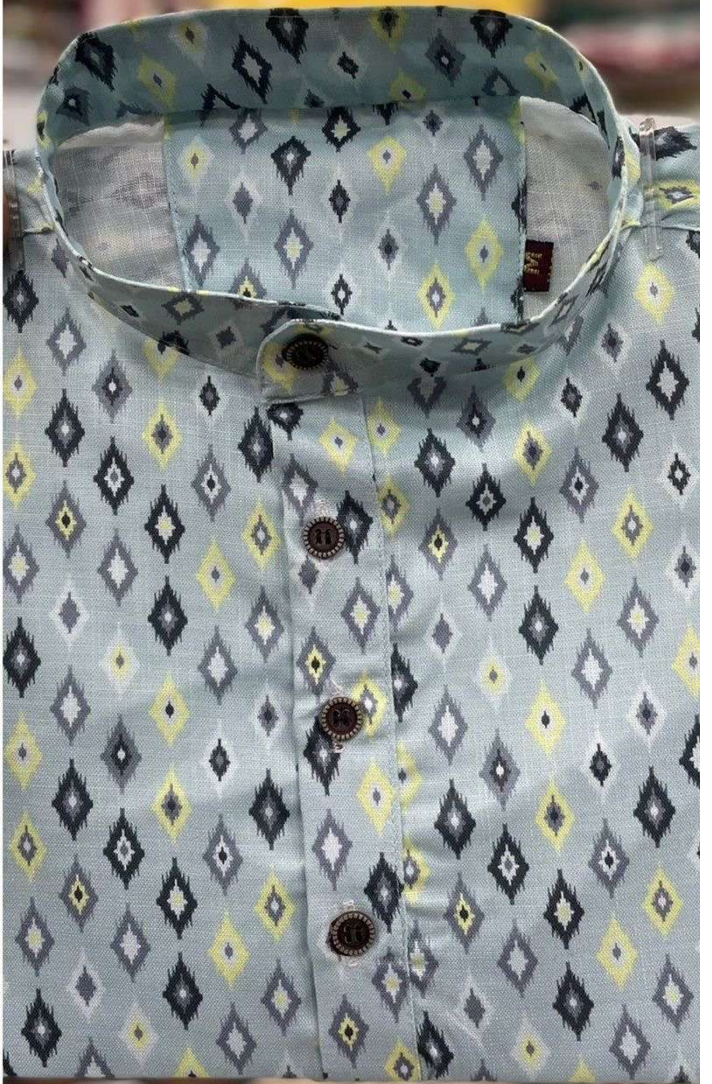

MEWAADI
SARDAR

PhotoGrid

MEWAADI
SARDAR

PhotoGrid

SIZE CHART	SHORT KURTA	
SIZE	CHEST	LENGTH
M	40	29
L	42	30
XL	44	31
XXL	46	31