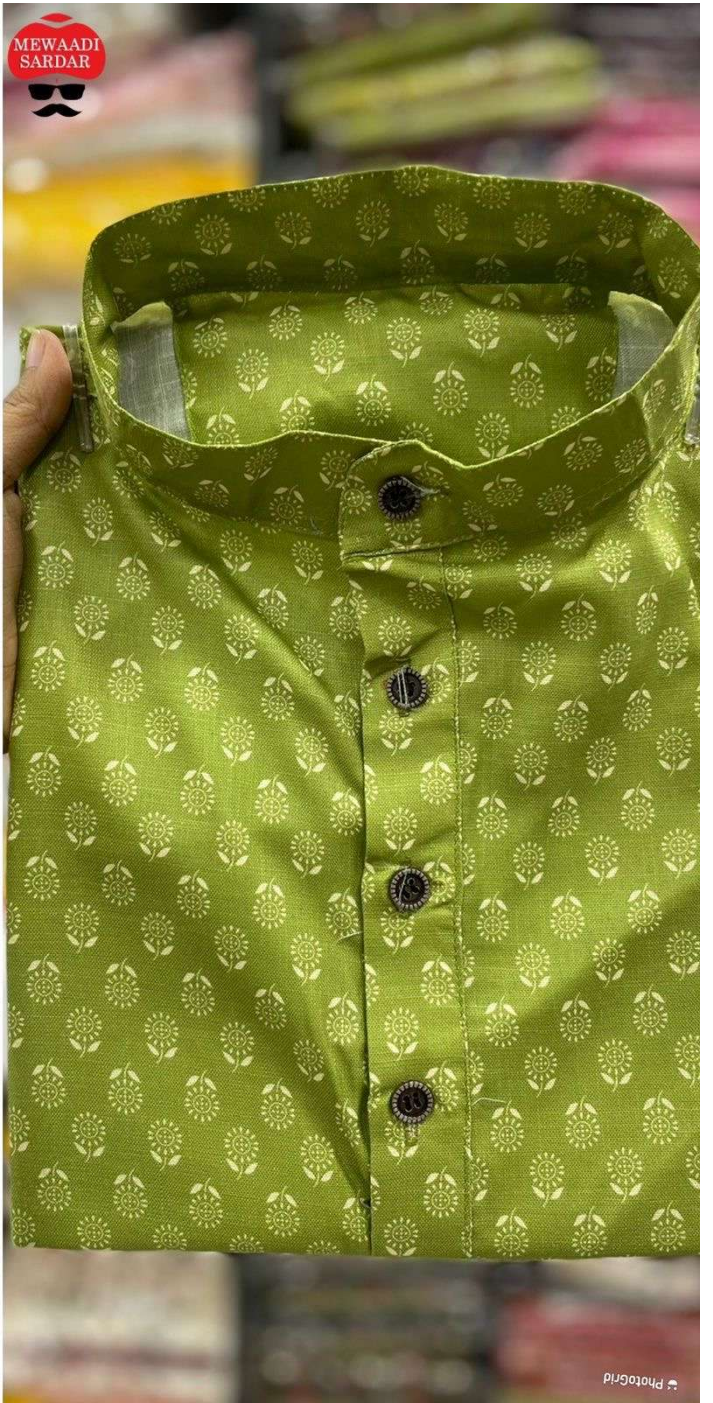

MEWAADI
SARDAR

PhotoGrid

MEWAADI
SARDAR

PhotoGrid

SIZE CHART	SHORT KURTA	
SIZE	CHEST	LENGTH
M	40	29
L	42	30
XL	44	31
XXL	46	31