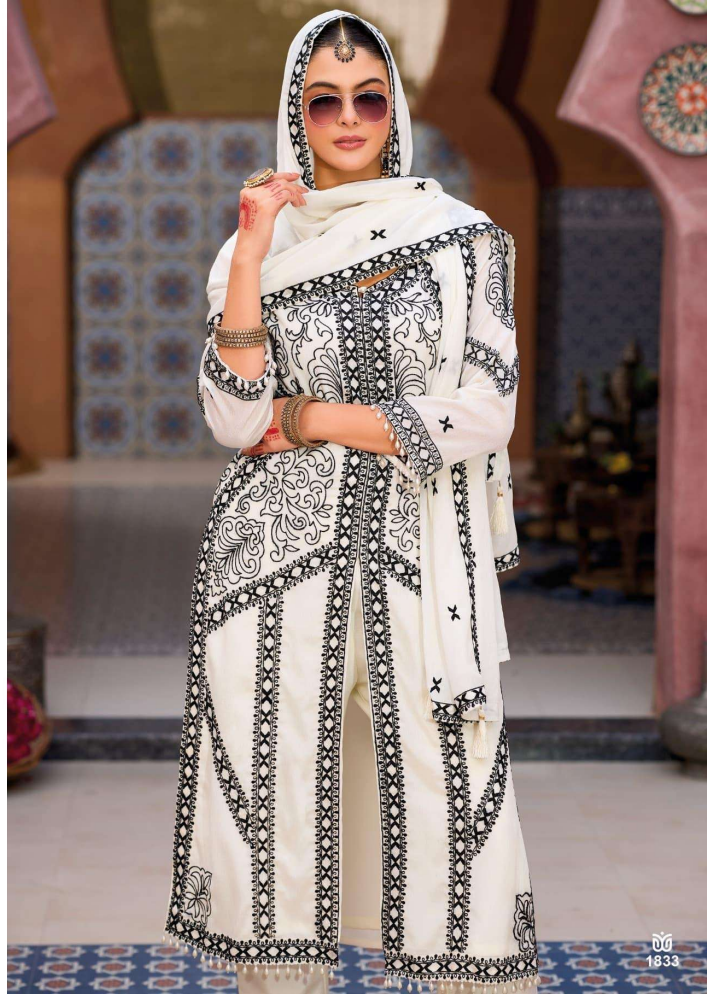

eba® lifestyle

Kase

BLACK & WHITE

Complimentary copy not for sale

leba® lifestyle

1835

1833

1835