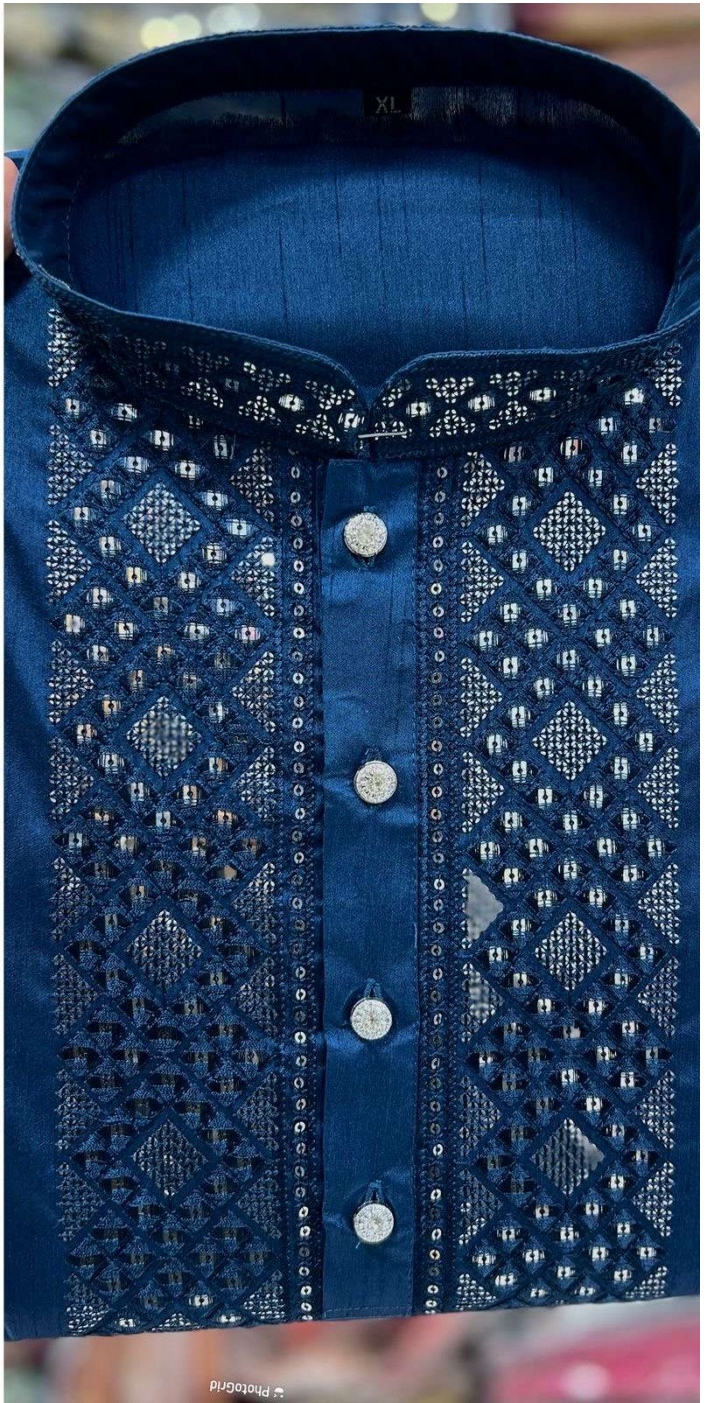

Light Grey

Rama

Wine

Pastel Blue

		SIZE CHART	IN INCHES
SIZE NO:	KURTAS CHEST (WITH LOOSING)	KURTA LENGTH	SHOULDER
M(38)	42"	39"	17.5"
L(40)	44"	39"	18"
XL(42)	46"	41"	19"
XXI (44)	48"	41"	19.5"