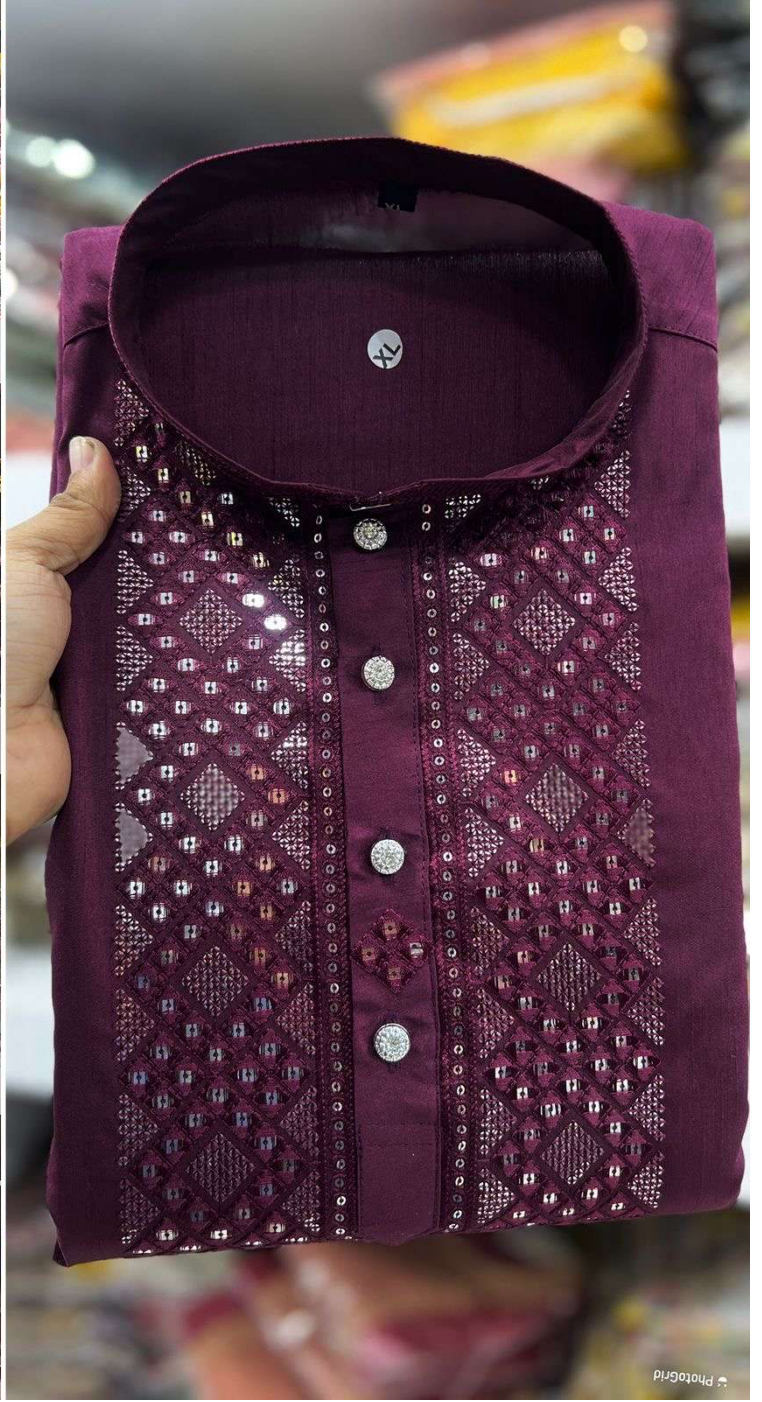

Light Grey

Rama

Wine

Pastel Blue

		SIZE CHART	IN INCHES
SIZE NO:	KURTAS CHEST (WITH LOOSING)	KURTA LENGTH	SHOULDER
M(38)	42"	39"	17.5"
L(40)	44"	39"	18"
XL(42)	46"	41"	19"
XXI (44)	48"	41"	19.5"