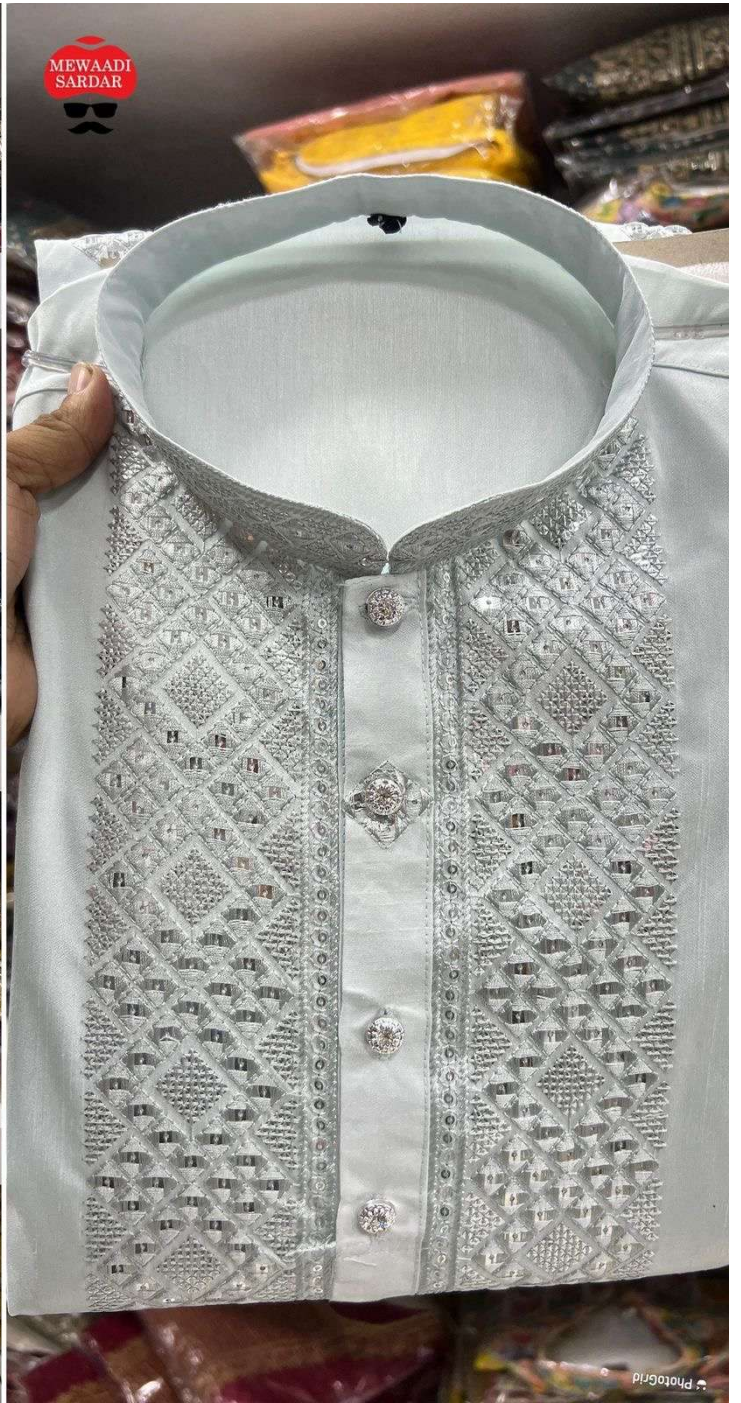

Light Grey

Rama

Wine

Pastel Blue

		SIZE CHART	IN INCHES
SIZE NO:	KURTAS CHEST (WITH LOOSING)	KURTA LENGTH	SHOULDER
M(38)	42"	39"	17.5"
L(40)	44"	39"	18"
XL(42)	46"	41"	19"
XXI (44)	48"	41"	19.5"